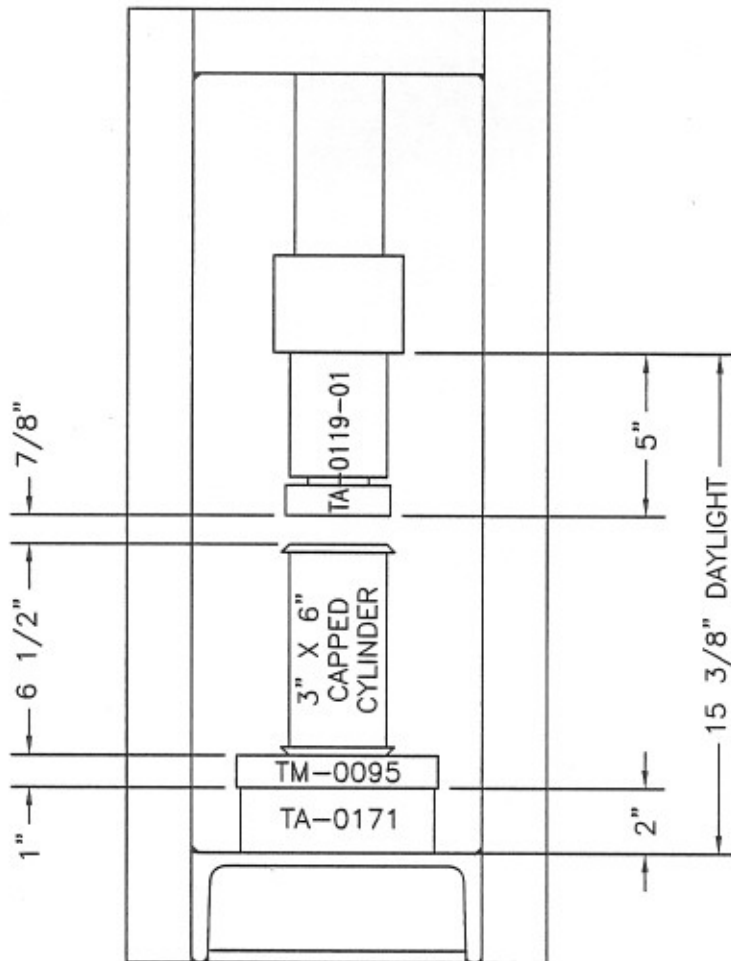

# LA-0270 LOAD FRAME

## COMPRESSION OF 3" X 6" CYLINDER ARRANGEMENT