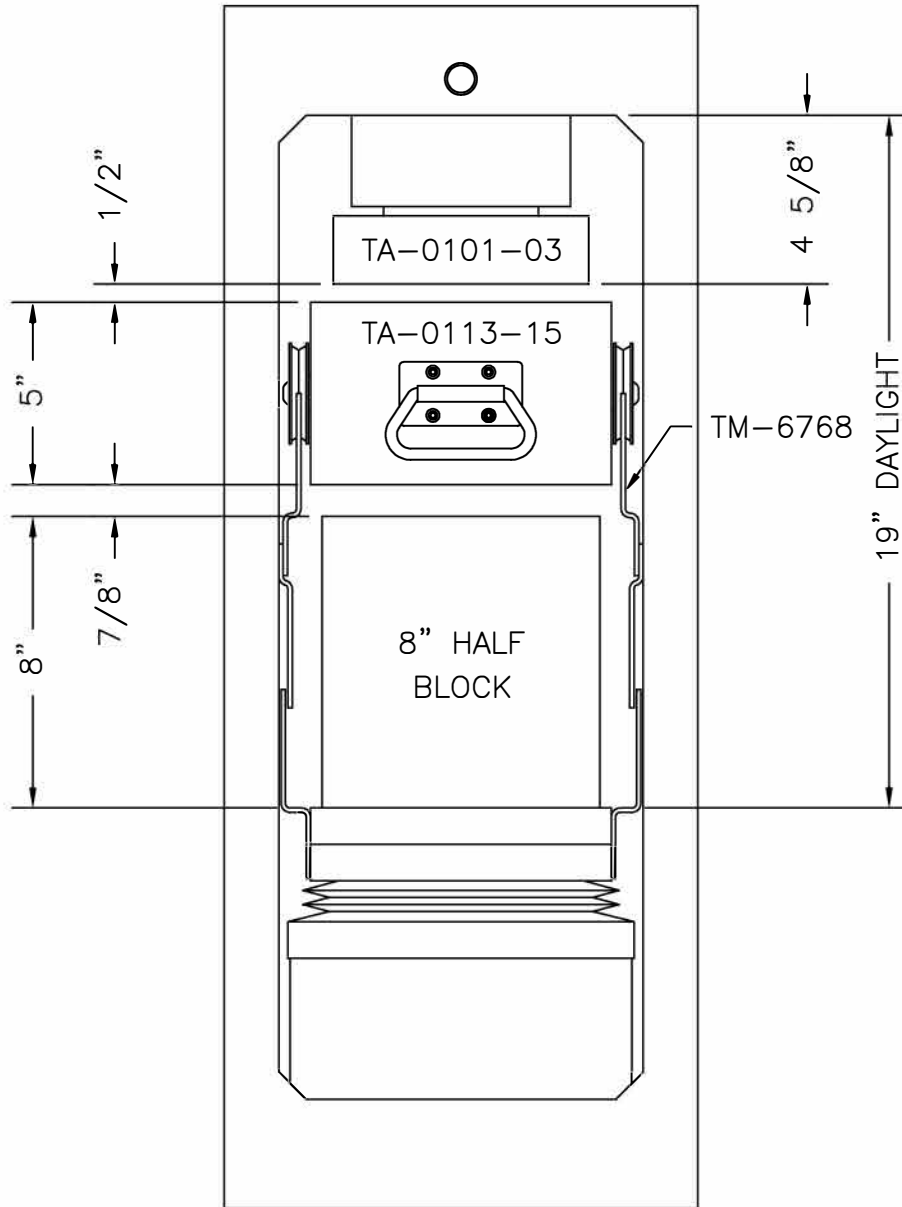

FHS-700 LOAD FRAME

(TAG-0066)

COMPRESSION OF 8" HALF BLOCK ARRANGEMENT