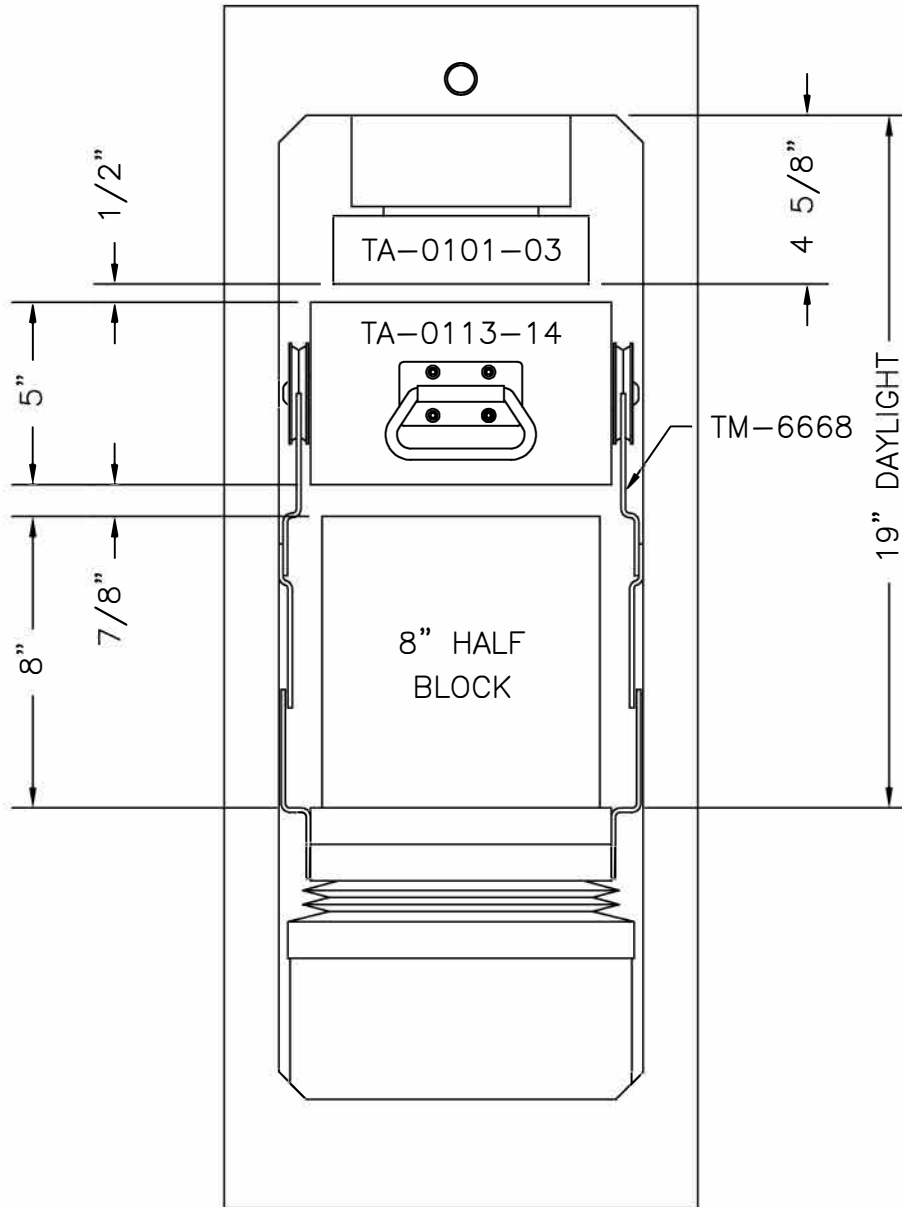

FHS-600 LOAD FRAME

(TAG-0065)

COMPRESSION OF 8" HALF BLOCK ARRANGEMENT