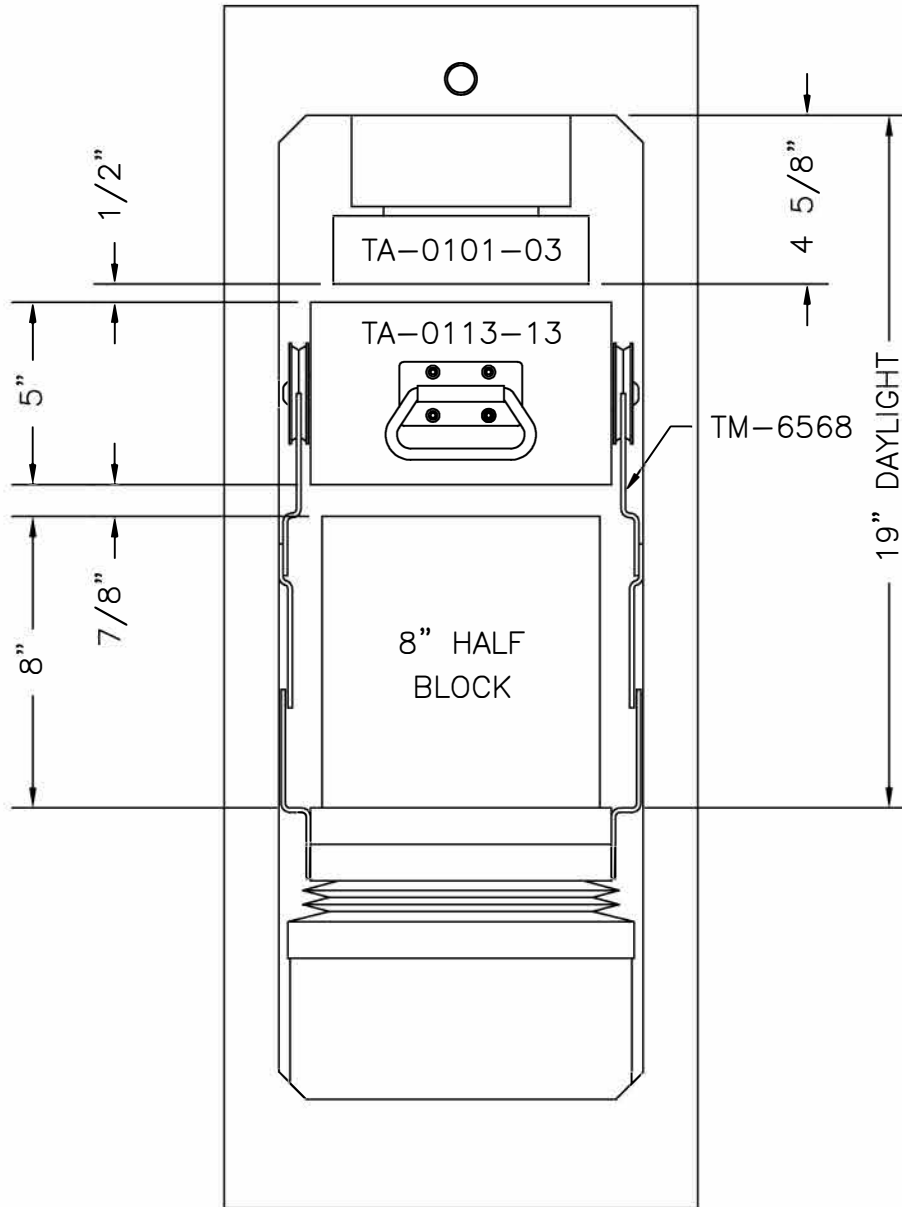

FHS-500 LOAD FRAME

(TAG-0064)

COMPRESSION OF 8" HALF BLOCK ARRANGEMENT