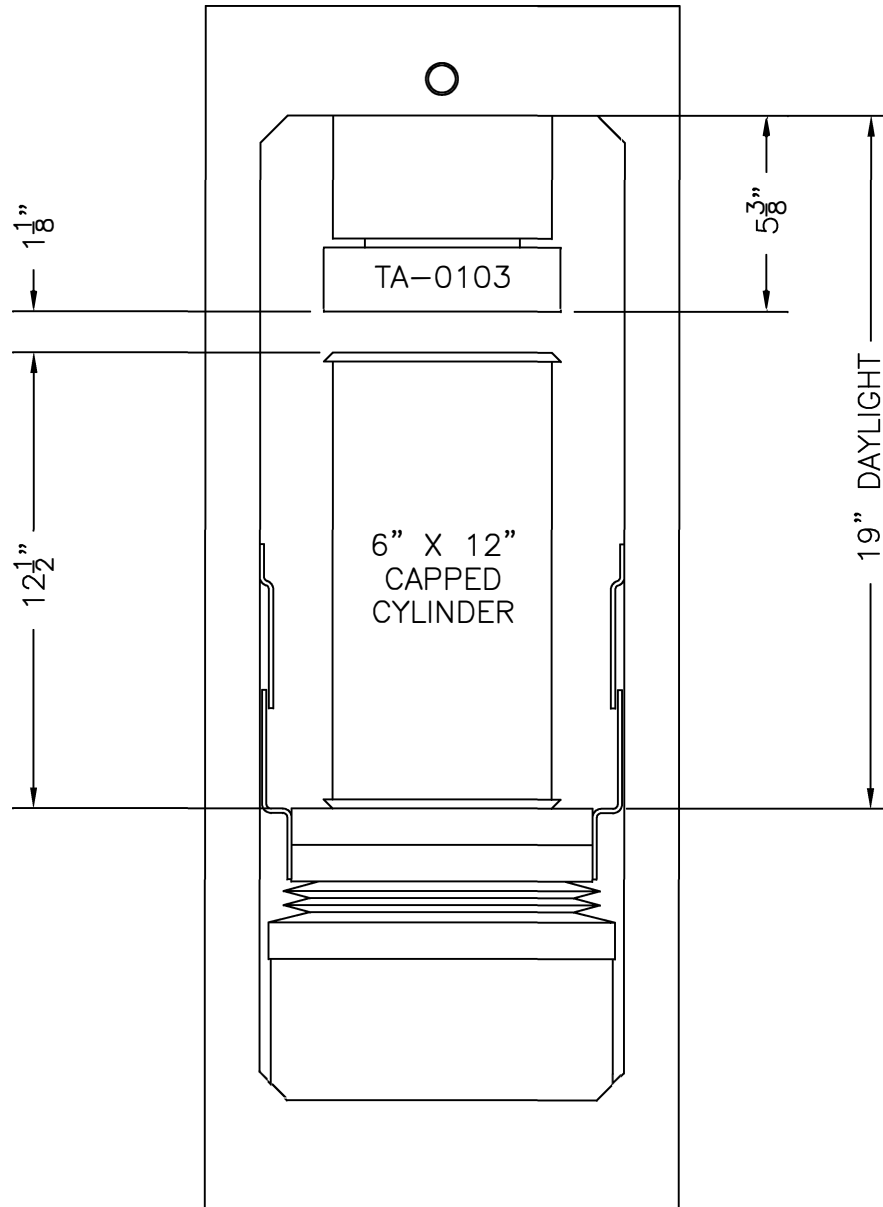

FHS SERIES LOAD FRAME

(FHS-300, 400, 500, 600, 700)

COMPRESSION OF 6" X 12" CYLINDER ARRANGEMENT