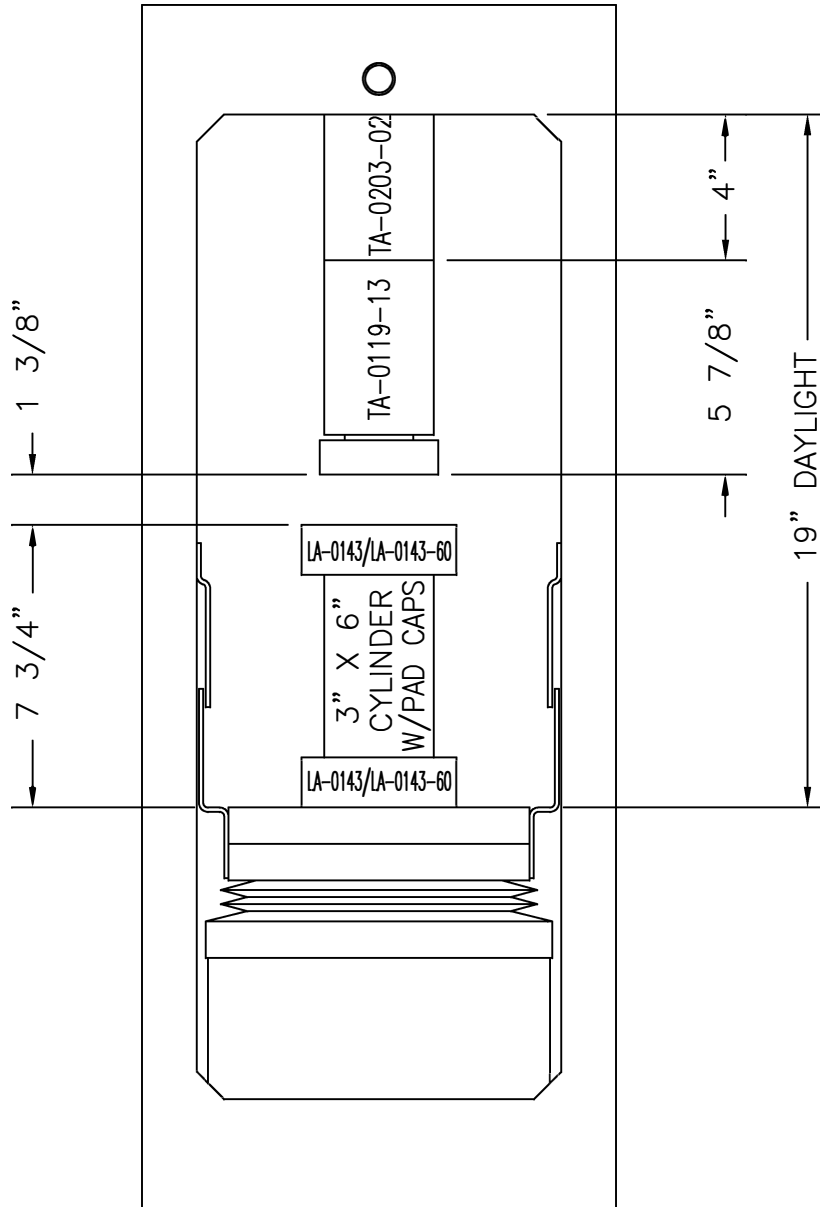

FHS SERIES LOAD FRAME

(FHS-300, 400, 500, 600, 700)

COMPRESSION OF

3" X 6" CYLINDER W/PAD CAPS

ARRANGEMENT