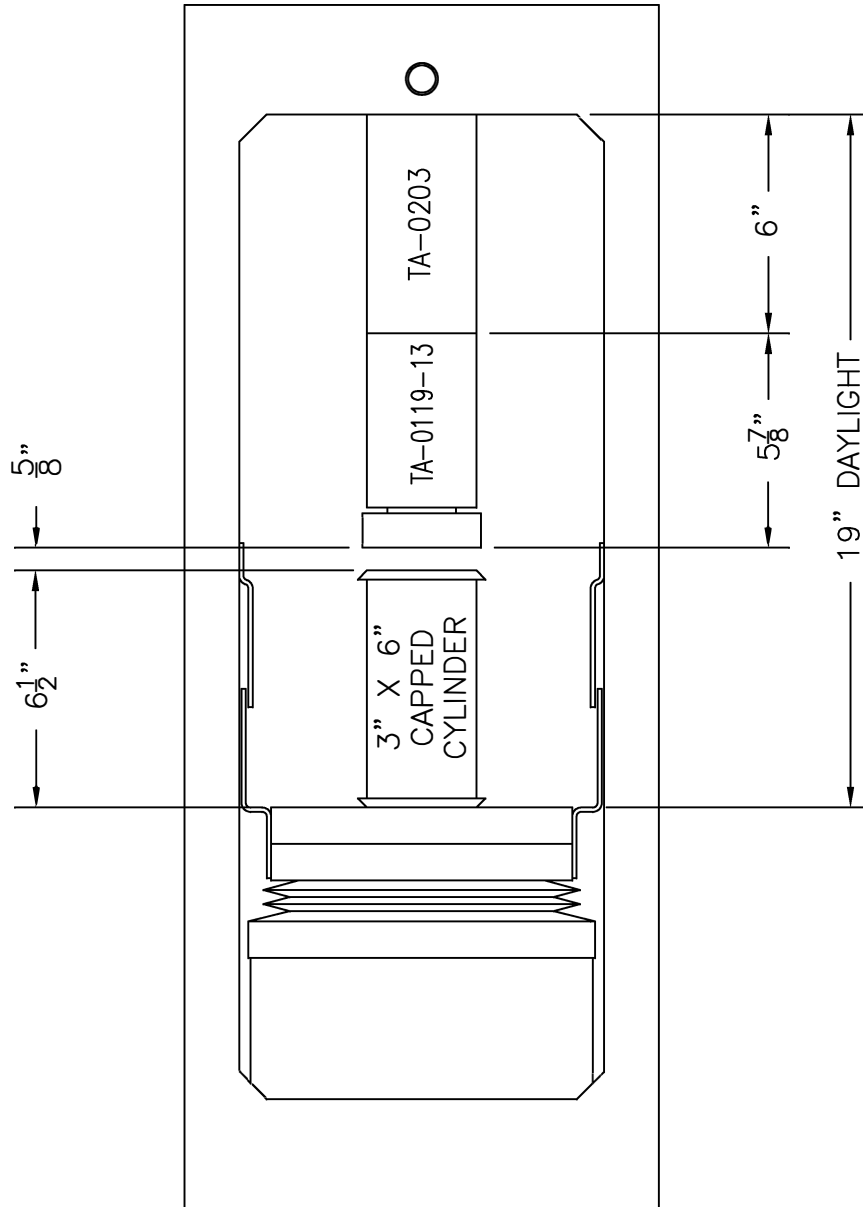

FHS SERIES LOAD FRAME

(FHS-300, 400, 500, 600, 700)

COMPRESSION OF 3" X 6" CYLINDER ARRANGEMENT