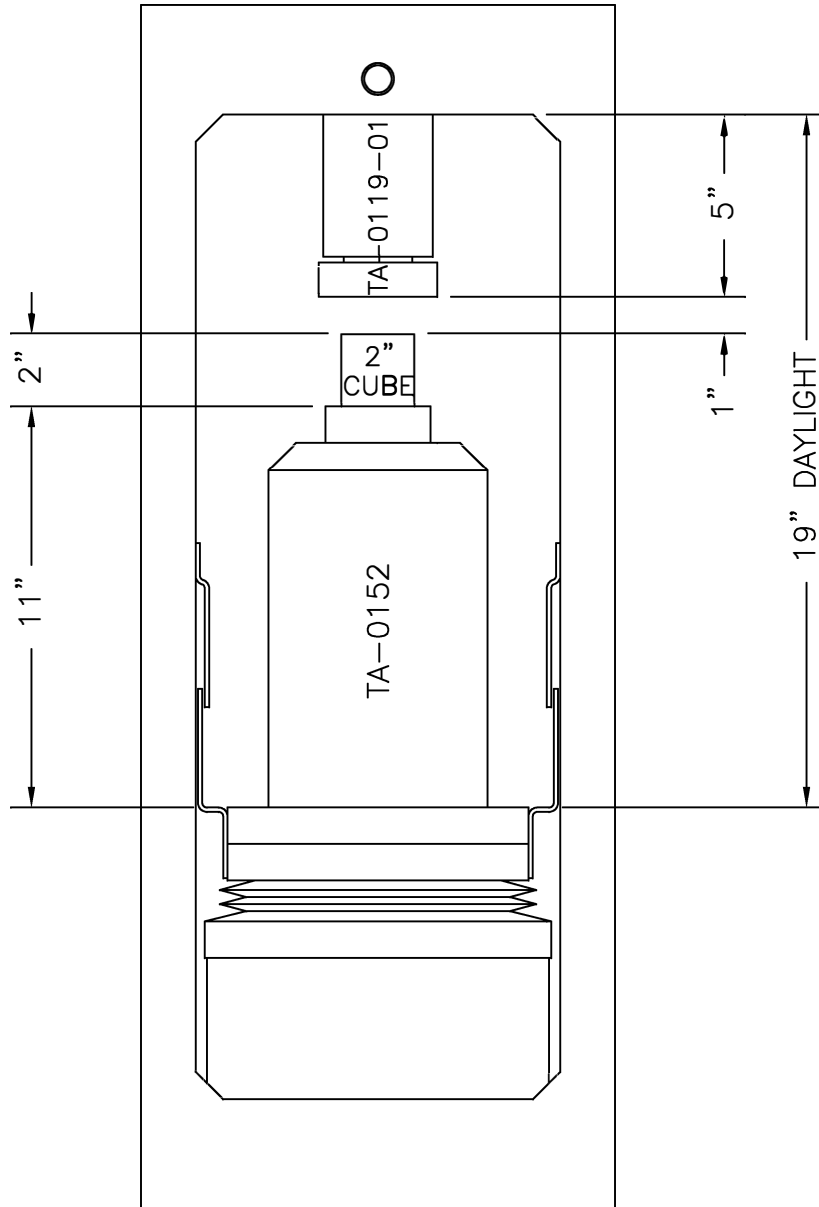

FHS SERIES LOAD FRAME

(FHS-300, 400, 500, 600, 700)

(TAG-0056)

COMPRESSION OF 2" X 2" CUBE ARRANGEMENT