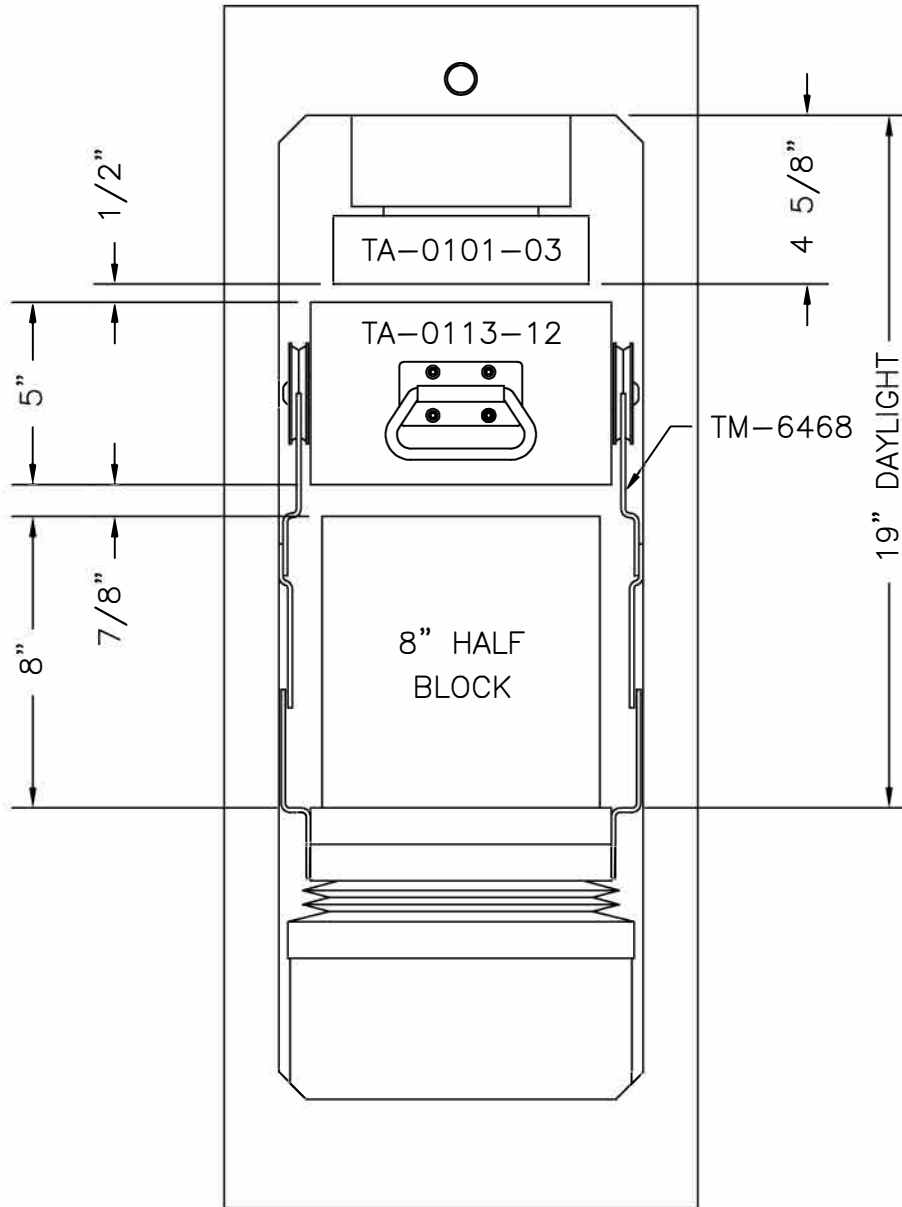

FHS 400 LOAD FRAME

(TAG-0063)

COMPRESSION OF 8" HALF BLOCK ARRANGEMENT