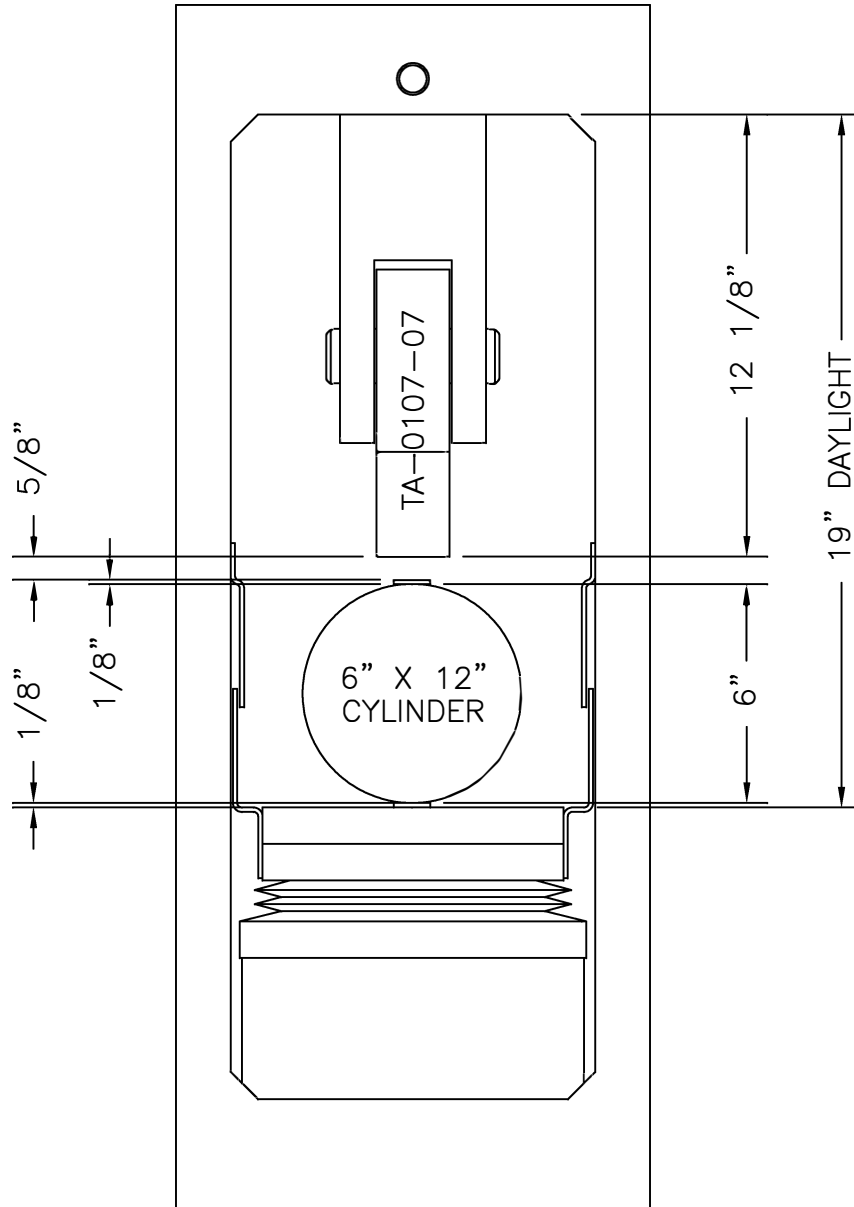

FHS SERIES LOAD FRAME

(FHS-300, 400, 500, 600, 700)

6" X 12" CYLINDER SPLITTING ARRANGEMENT