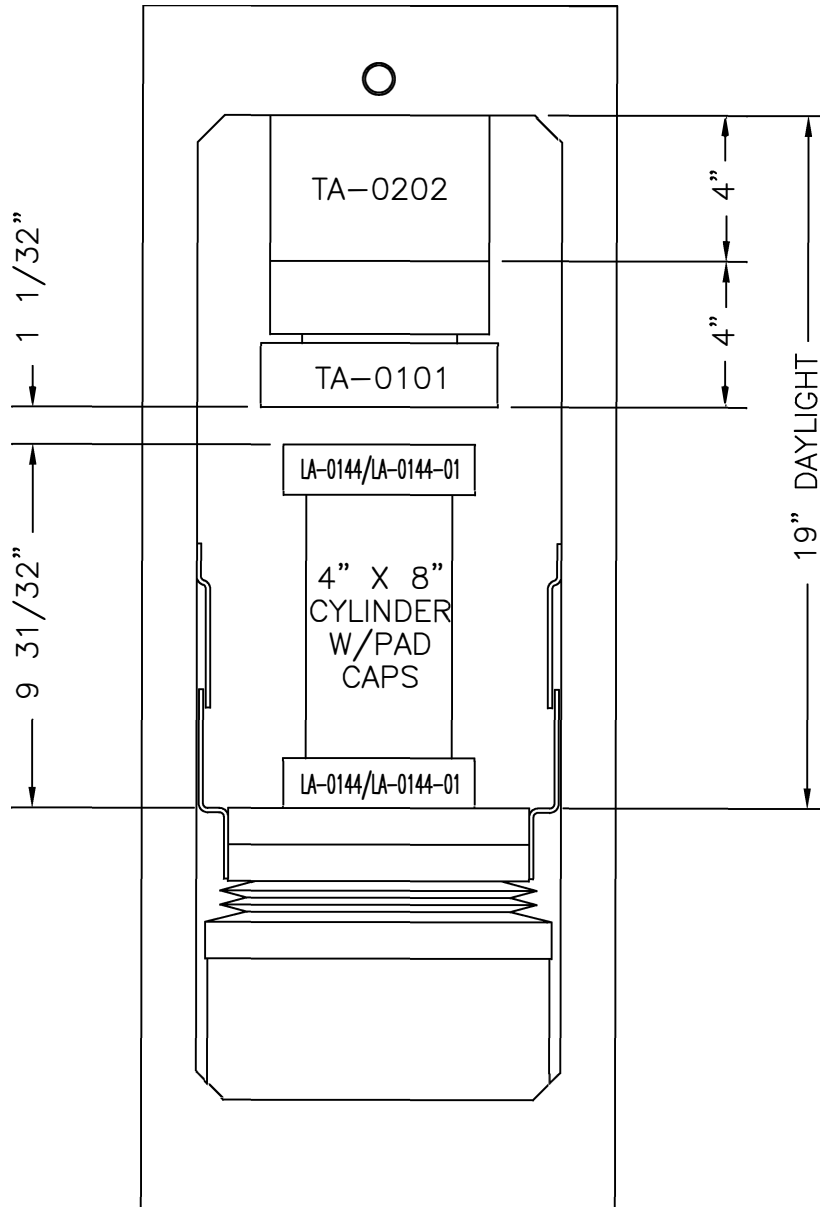

FHS SERIES LOAD FRAME

(FHS-300, 400, 500, 600, 700)

COMPRESSION OF

4" X 8" CYLINDER W/PAD CAPS

ARRANGEMENT