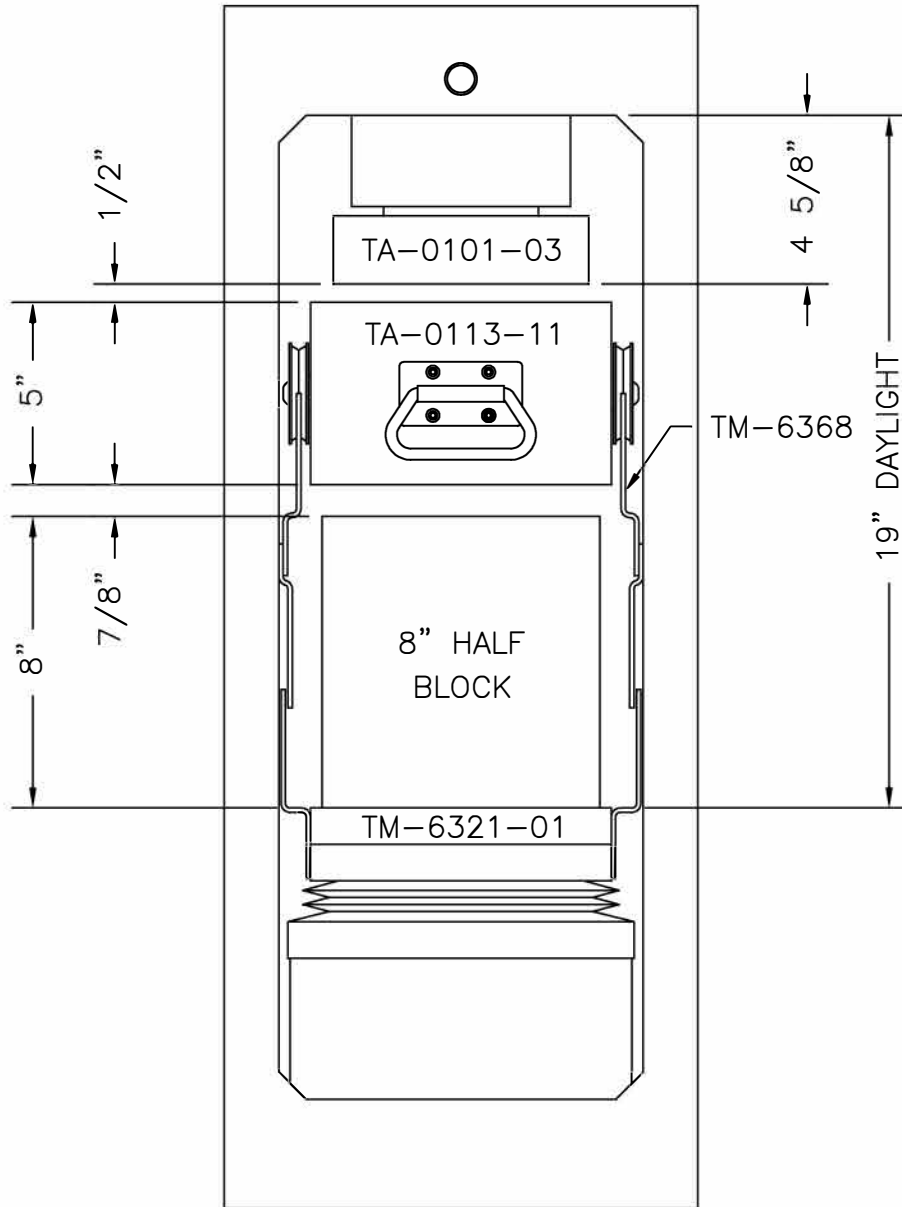

FHS-300 LOAD FRAME

(TAG-0062)

COMPRESSION OF 8" HALF BLOCK ARRANGEMENT