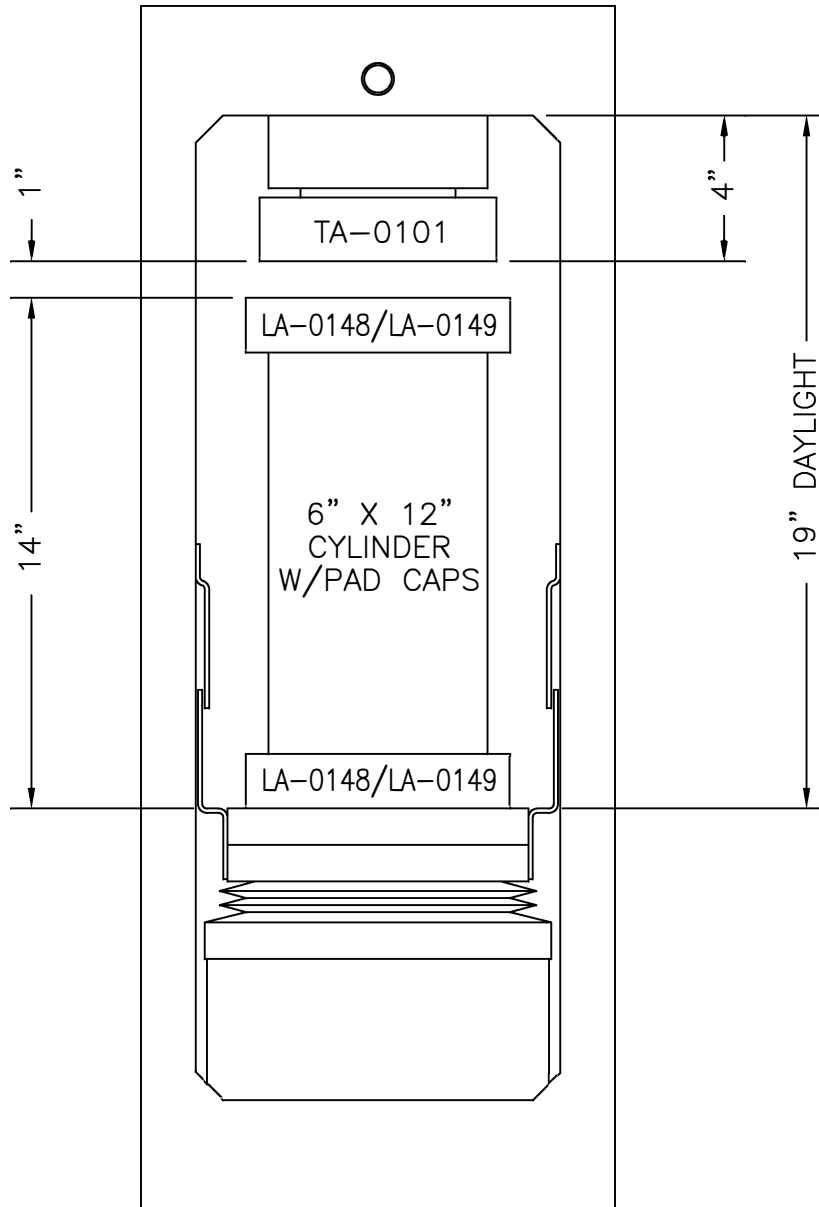

# FHS SERIES LOAD FRAME

(FHS-300, 400, 500, 600, 700)

## COMPRESSION OF

6" X 12" CYLINDER W/PAD CAPS