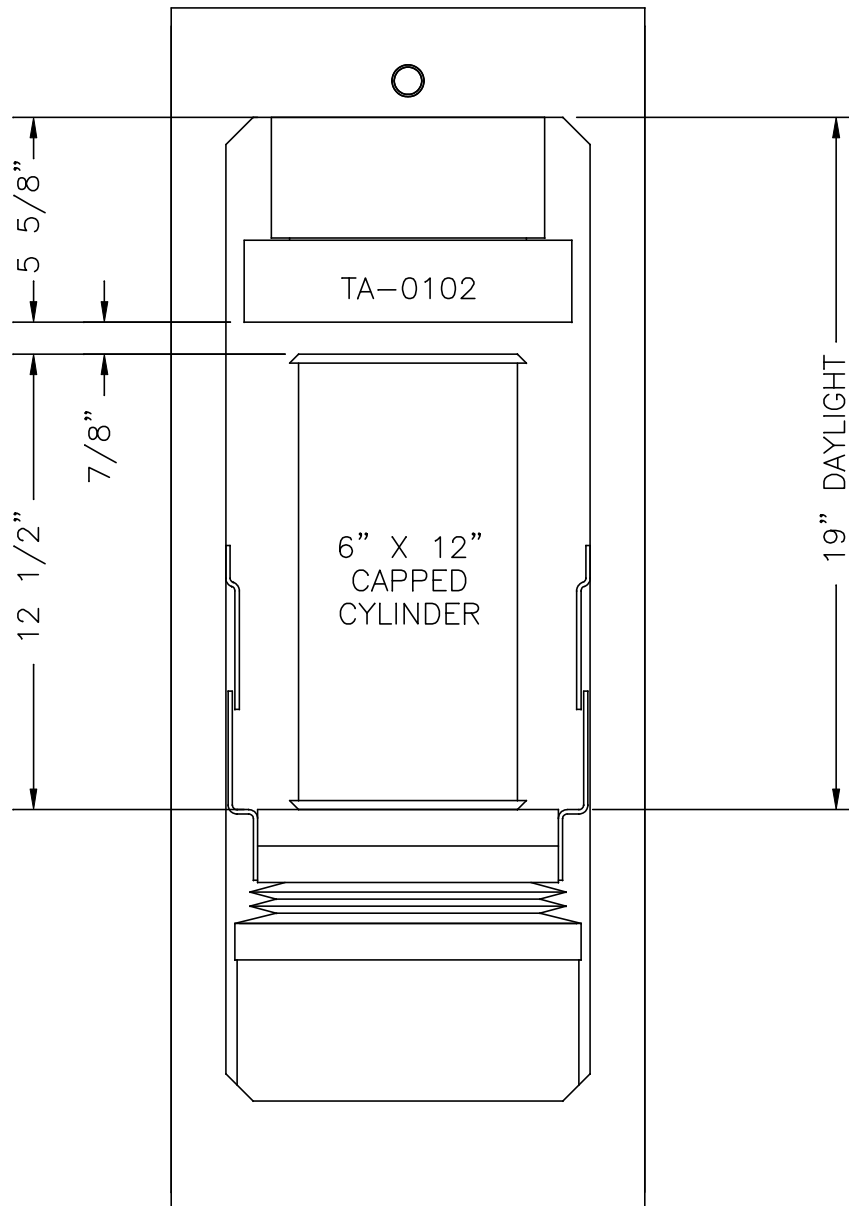

FHS SERIES LOAD FRAME

(500 FRAME OR LARGER REQUIRED)

COMPRESSION OF HI-STRENGTH

6" X 12" CYLINDER

ARRANGEMENT