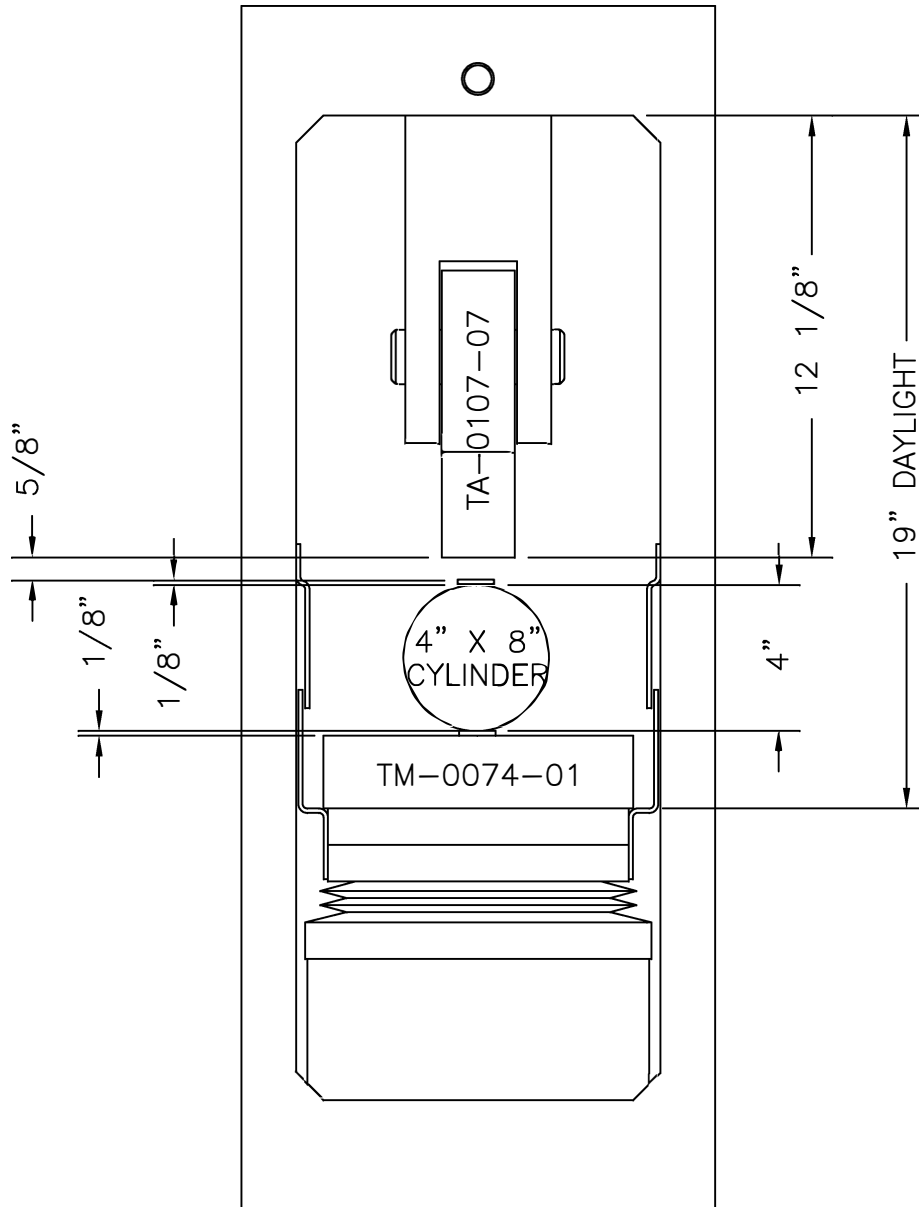

FHS SERIES LOAD FRAME

(FHS-300, 400, 500, 600, 700)

4" X 8" CYLINDER SPLITTING

ARRANGEMENT