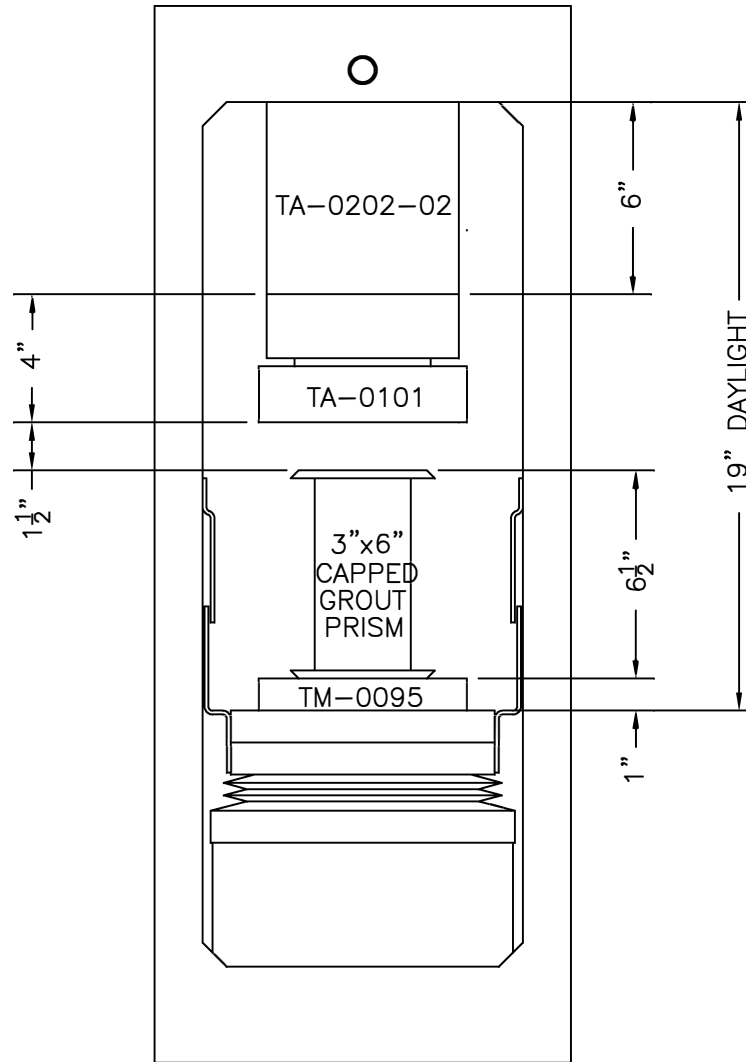

FHS SERIES LOAD FRAME

(FHS-300, 400, 500, 600, 700)

COMPRESSION OF 3" X 6" GROUT PRISM ARRANGEMENT