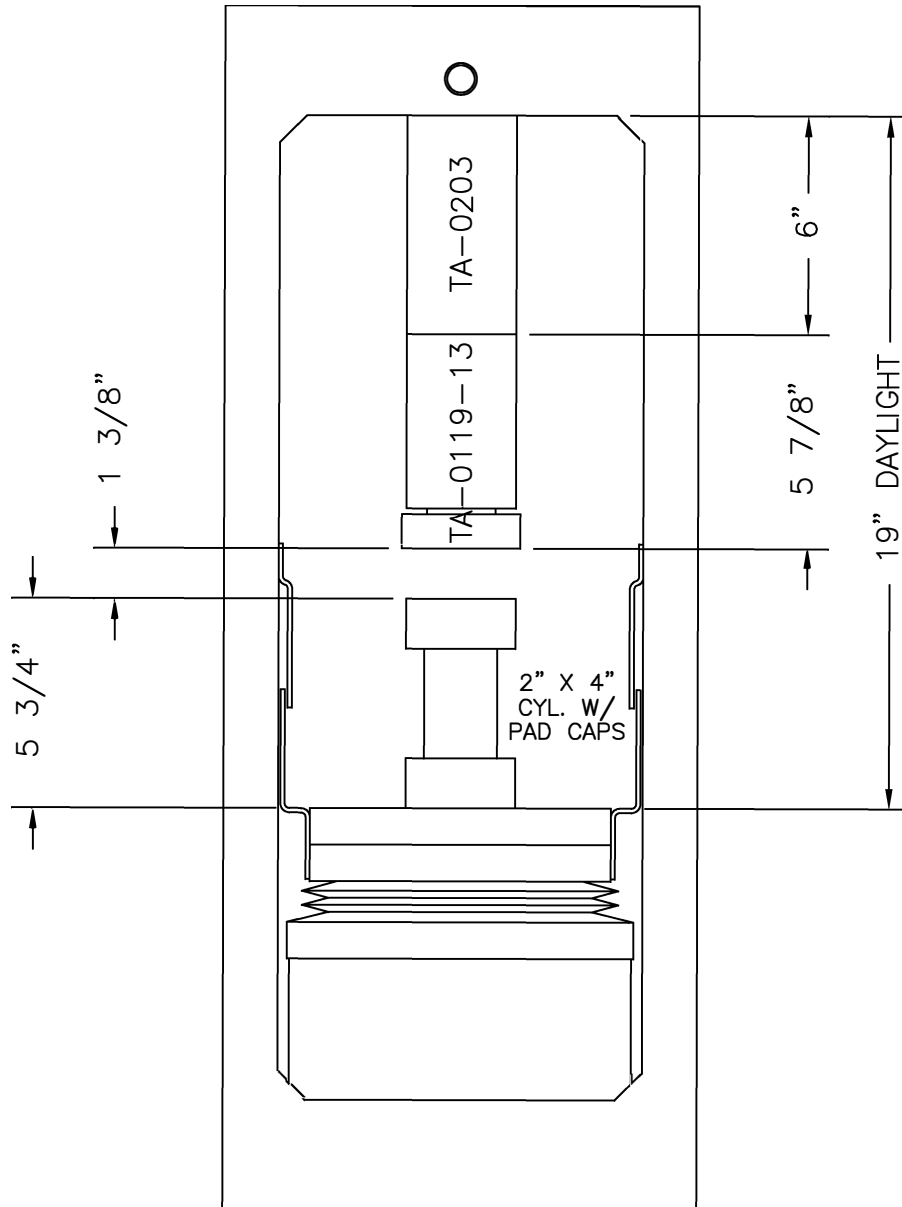

FHS SERIES LOAD FRAME

(FHS-300, 400, 500, 600, 700)

COMPRESSION OF

2" X 4" CYLINDER W/PAD CAPS

ARRANGEMENT