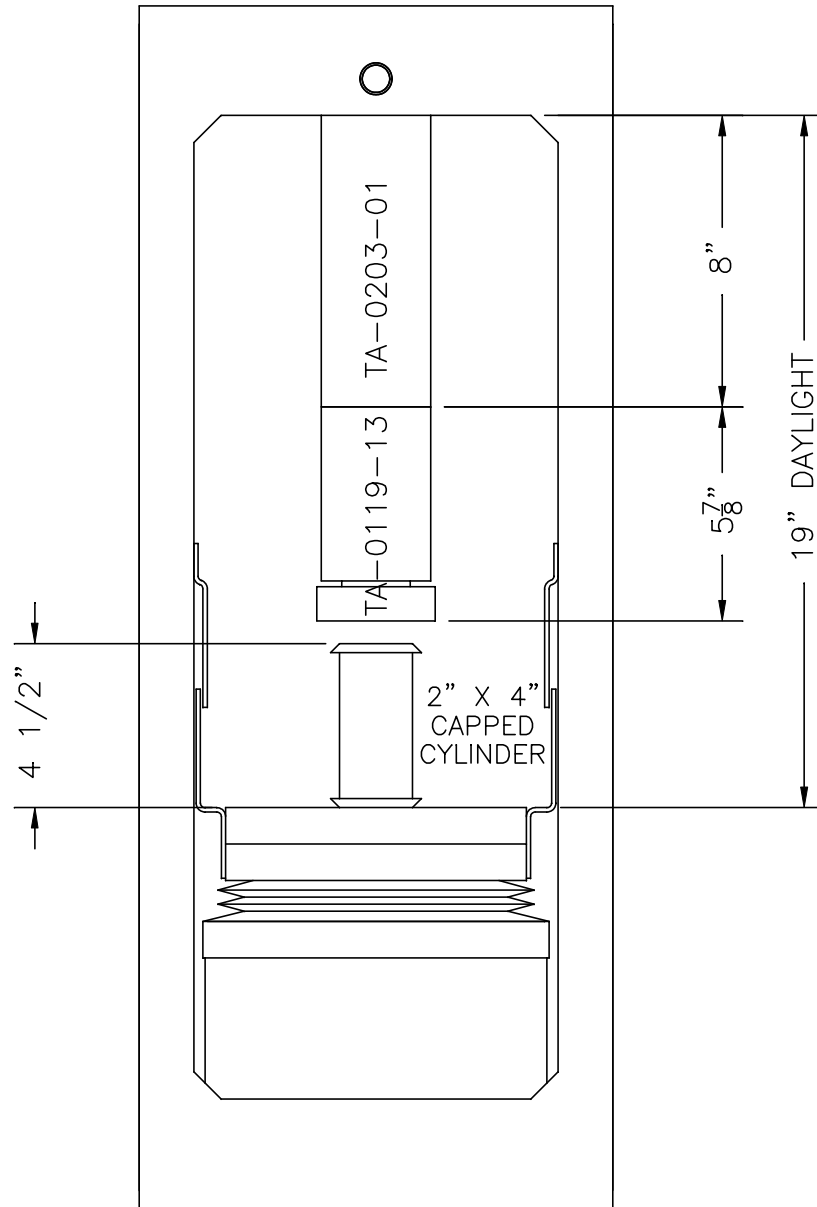

FHS SERIES LOAD FRAME

(FHS-300, 400, 500, 600, 700)

COMPRESSION OF 2" X 4" CYLINDER ARRANGEMENT