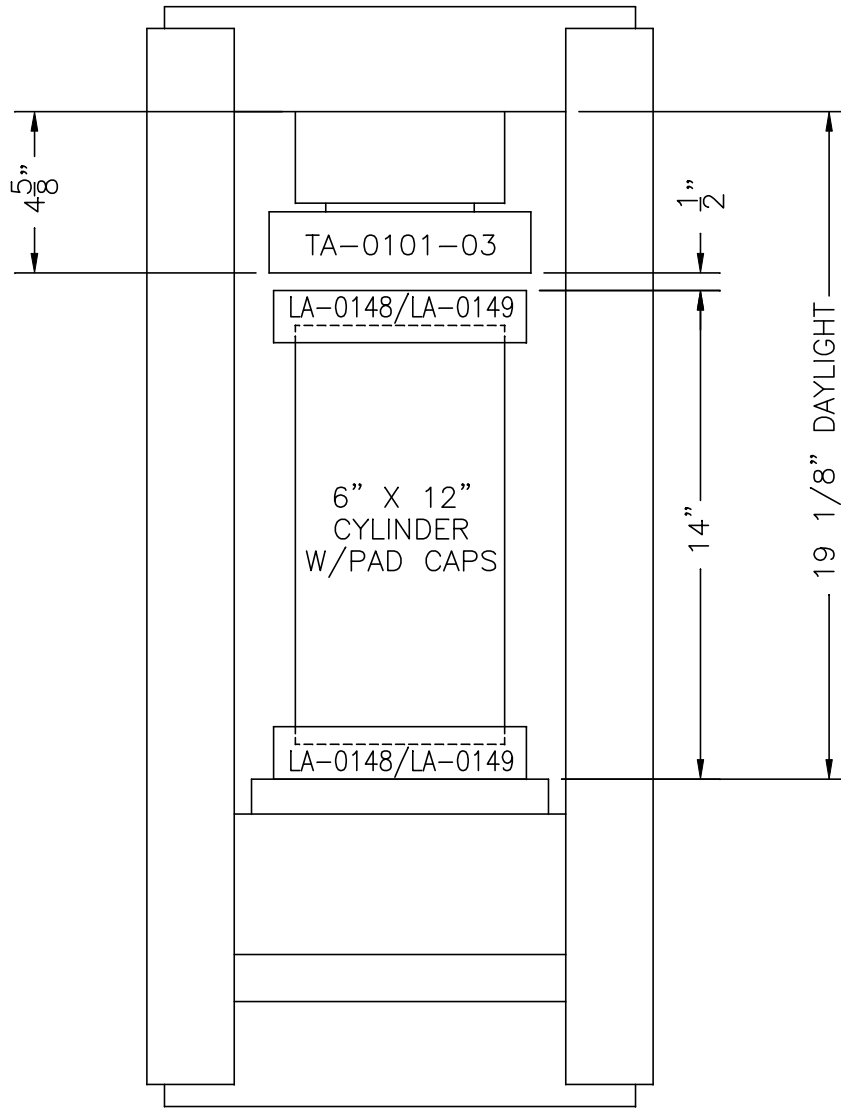

F-650 LOAD FRAME

COMPRESSION OF 6" X 12" CYLINDER W/PAD CAPS ARRANGEMENT