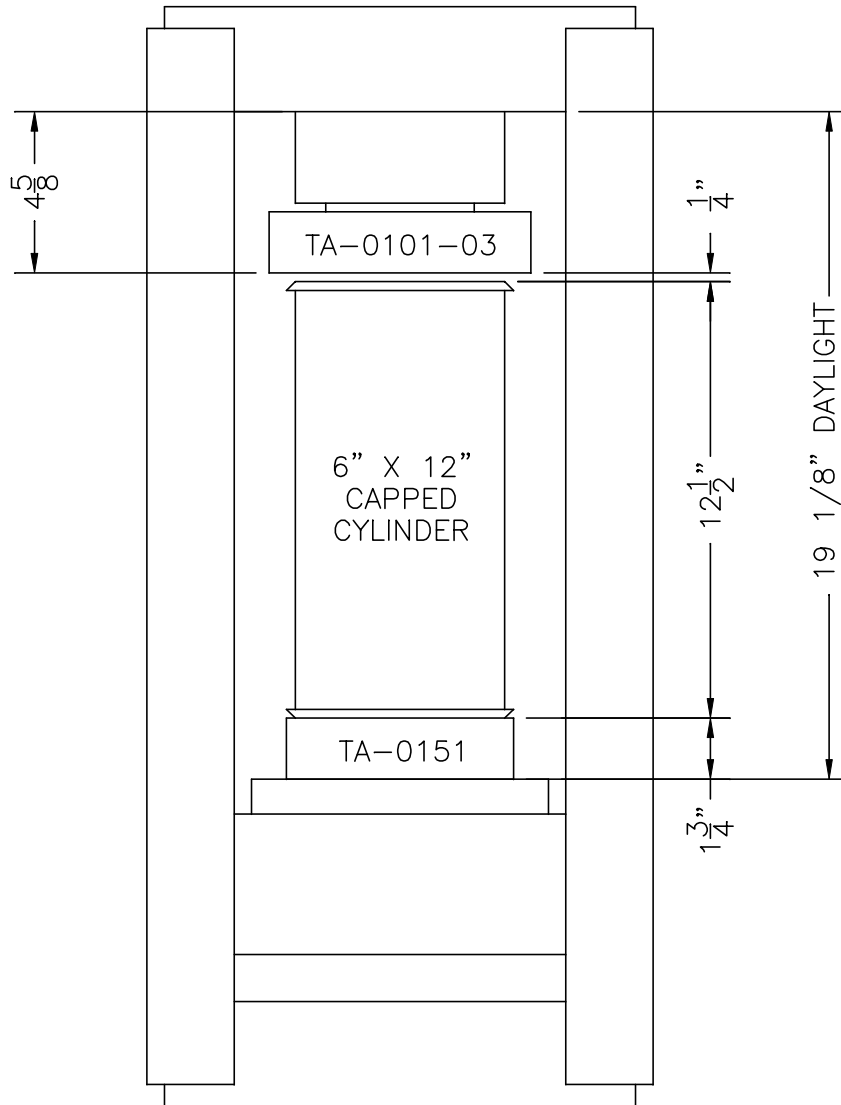

F-650 LOAD FRAME

6" X 12" CYLINDER BONDED CAPS ARRANGEMENT