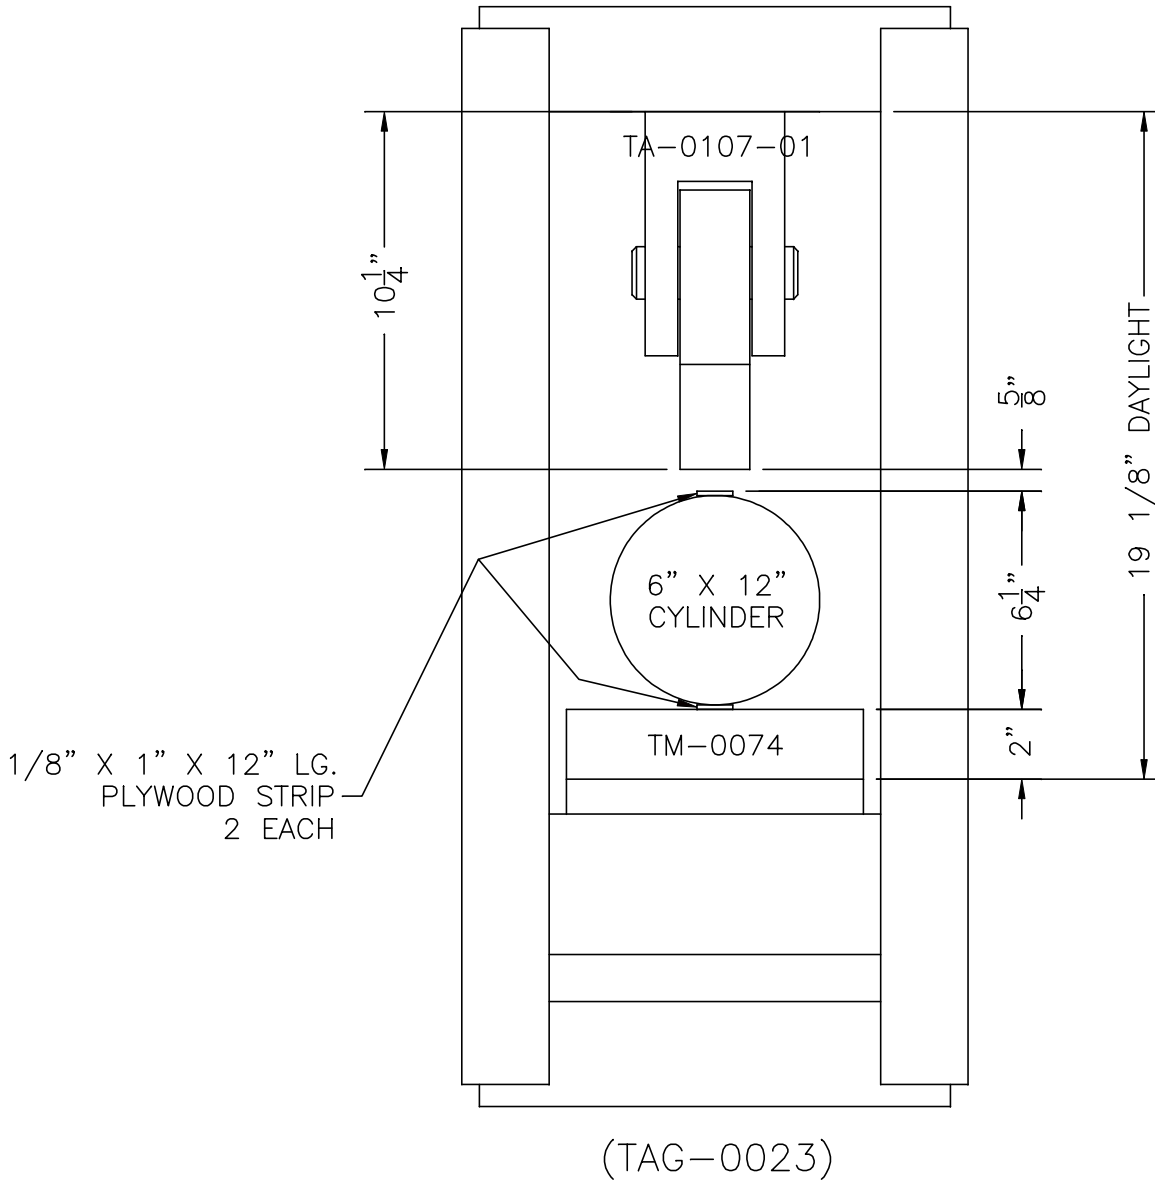

F-650 LOAD FRAME

6" x 12" CYLINDER SPLITTING ARRANGEMENT