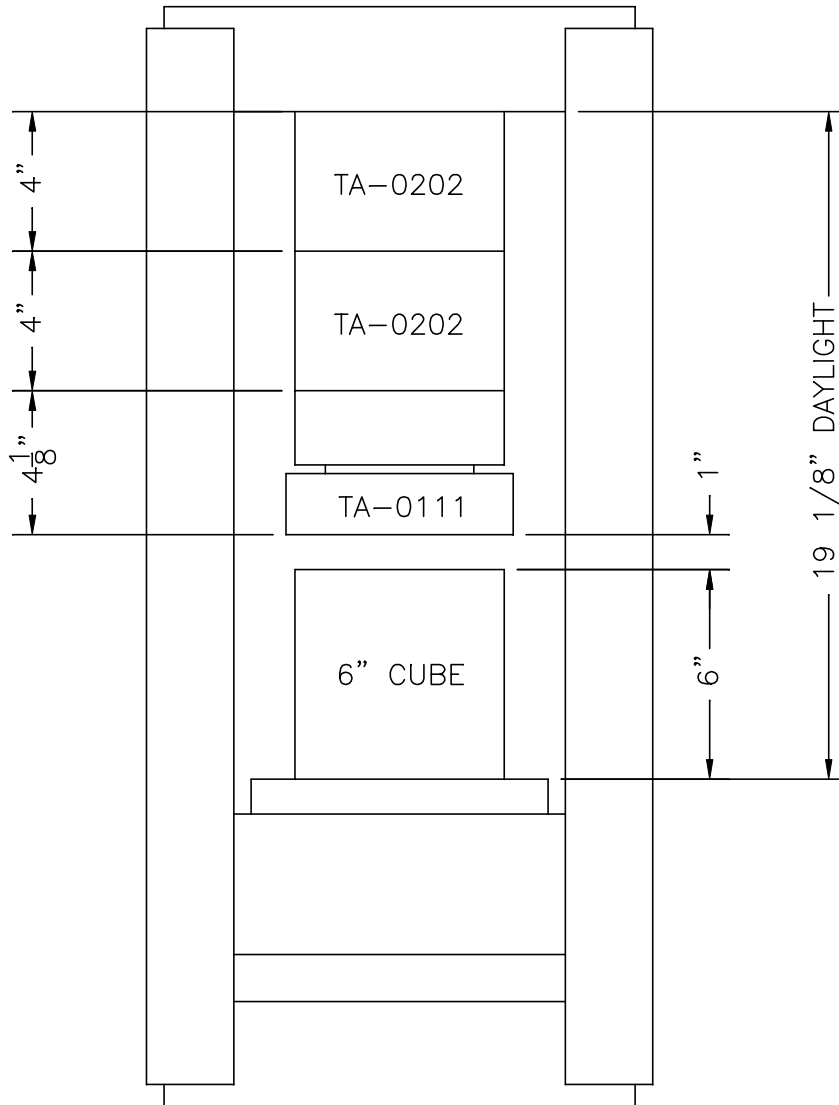

F-650 LOAD FRAME

COMPRESSION OF 6" CUBE ARRANGEMENT