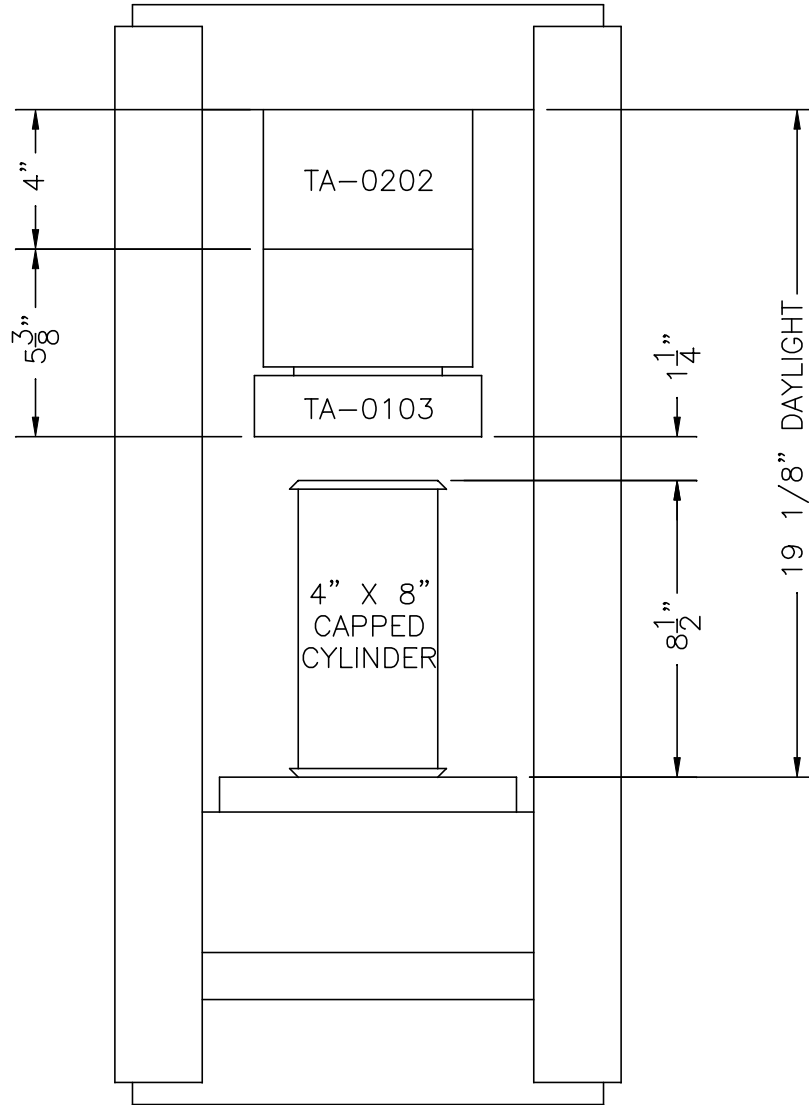

F-650 LOAD FRAME

COMPRESSION OF 4" X 8" CYLINDER BONDED CAPS ARRANGEMENT