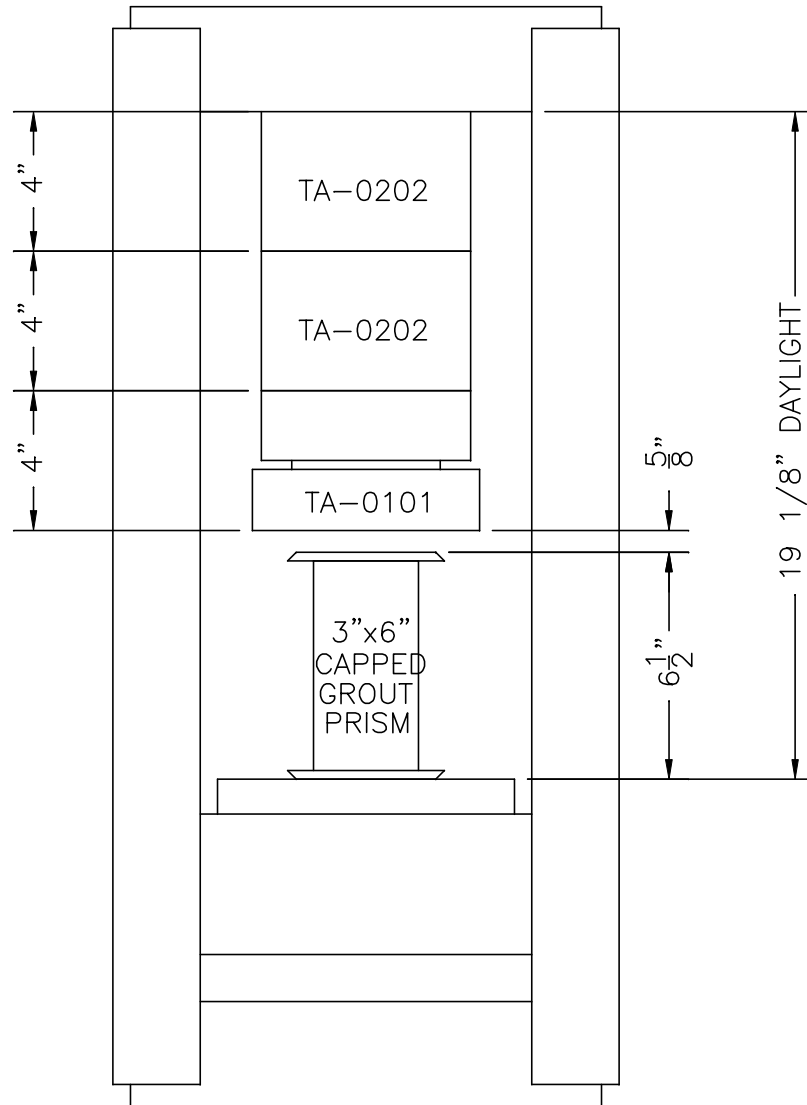

F-650 LOAD FRAME

COMPRESSION OF 3" X 6" GROUT PRISM ARRANGEMENT