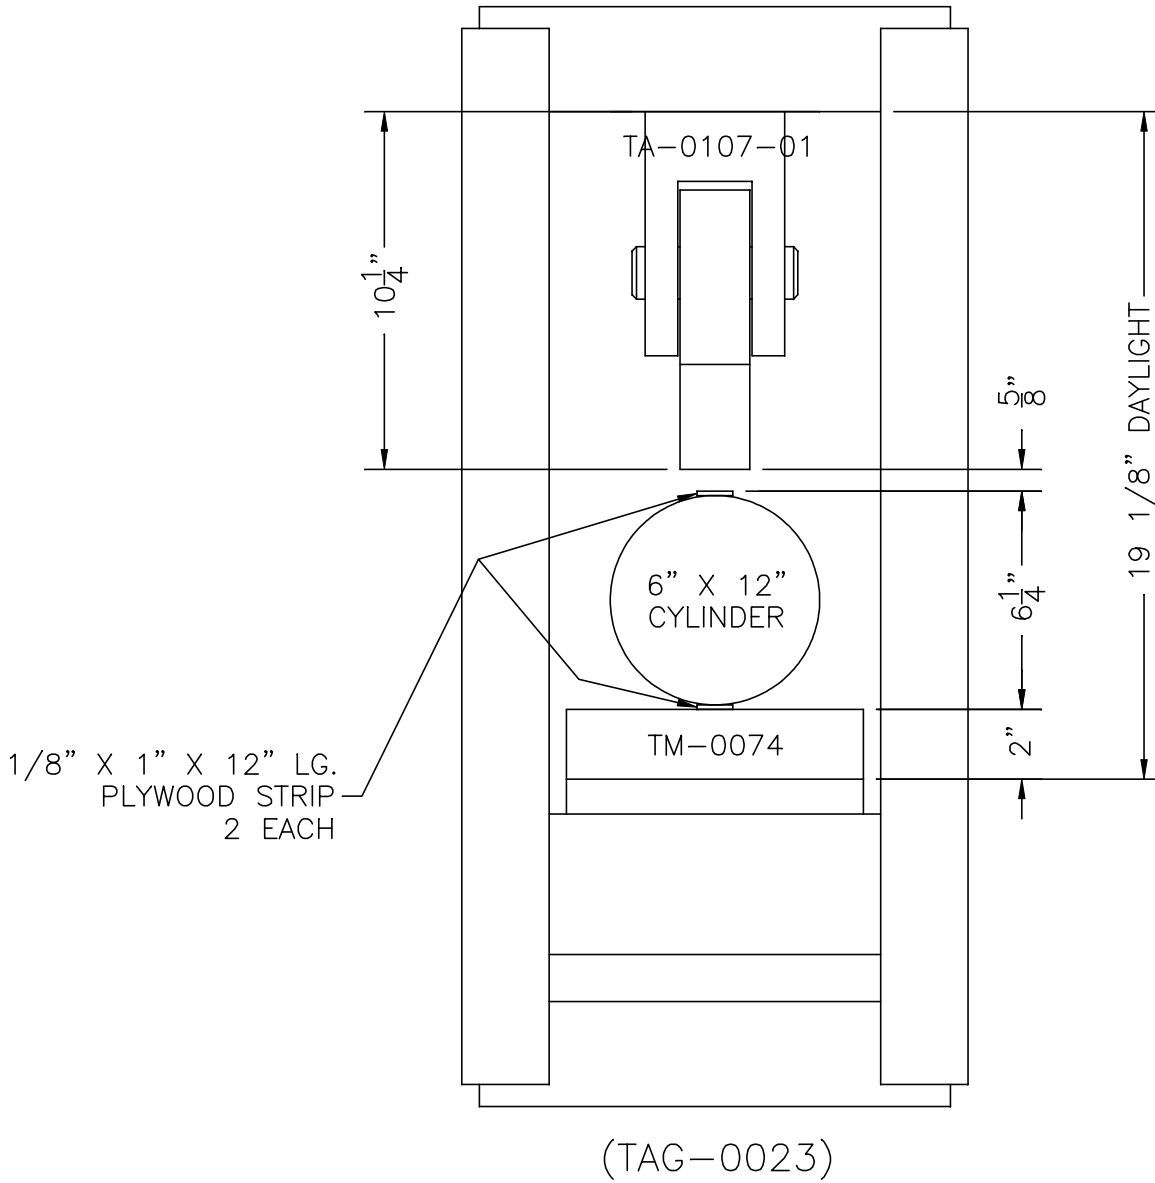

F-450 LOAD FRAME

6" x 12" CYLINDER SPLITTING ARRANGEMENT