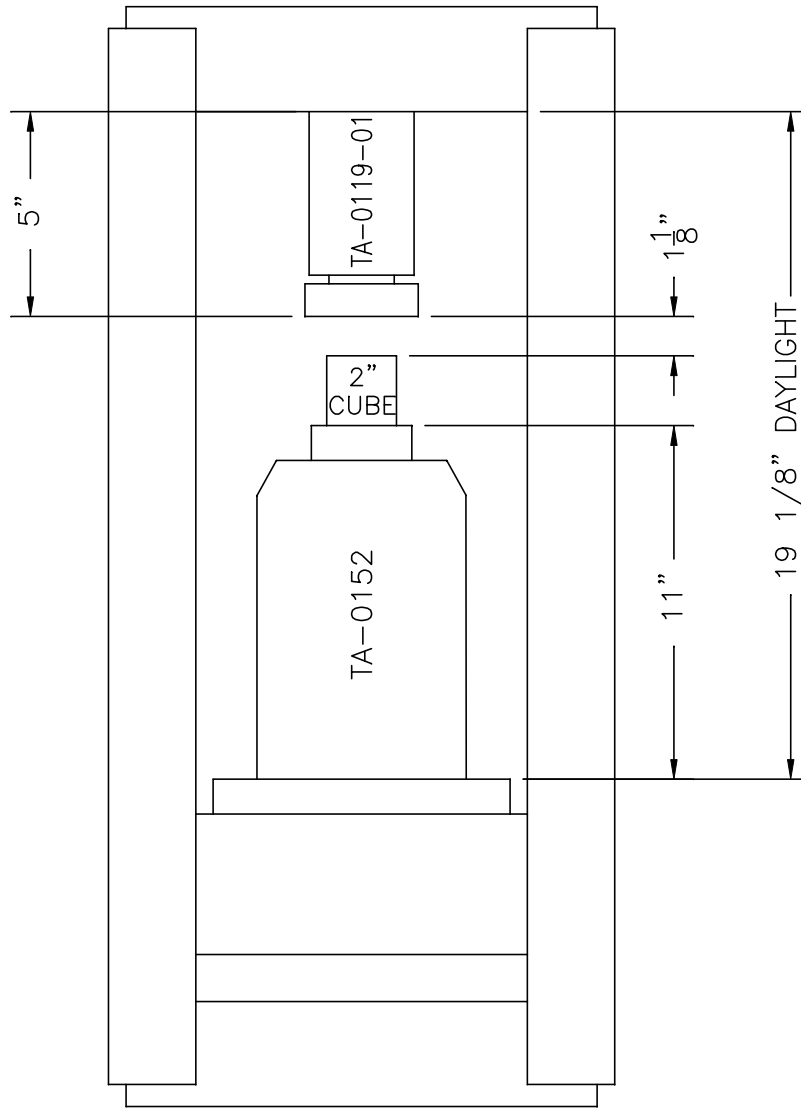

# F-450 LOAD FRAME

(TAG-0056)

## COMPRESSION OF 2" CUBE ARRANGEMENT