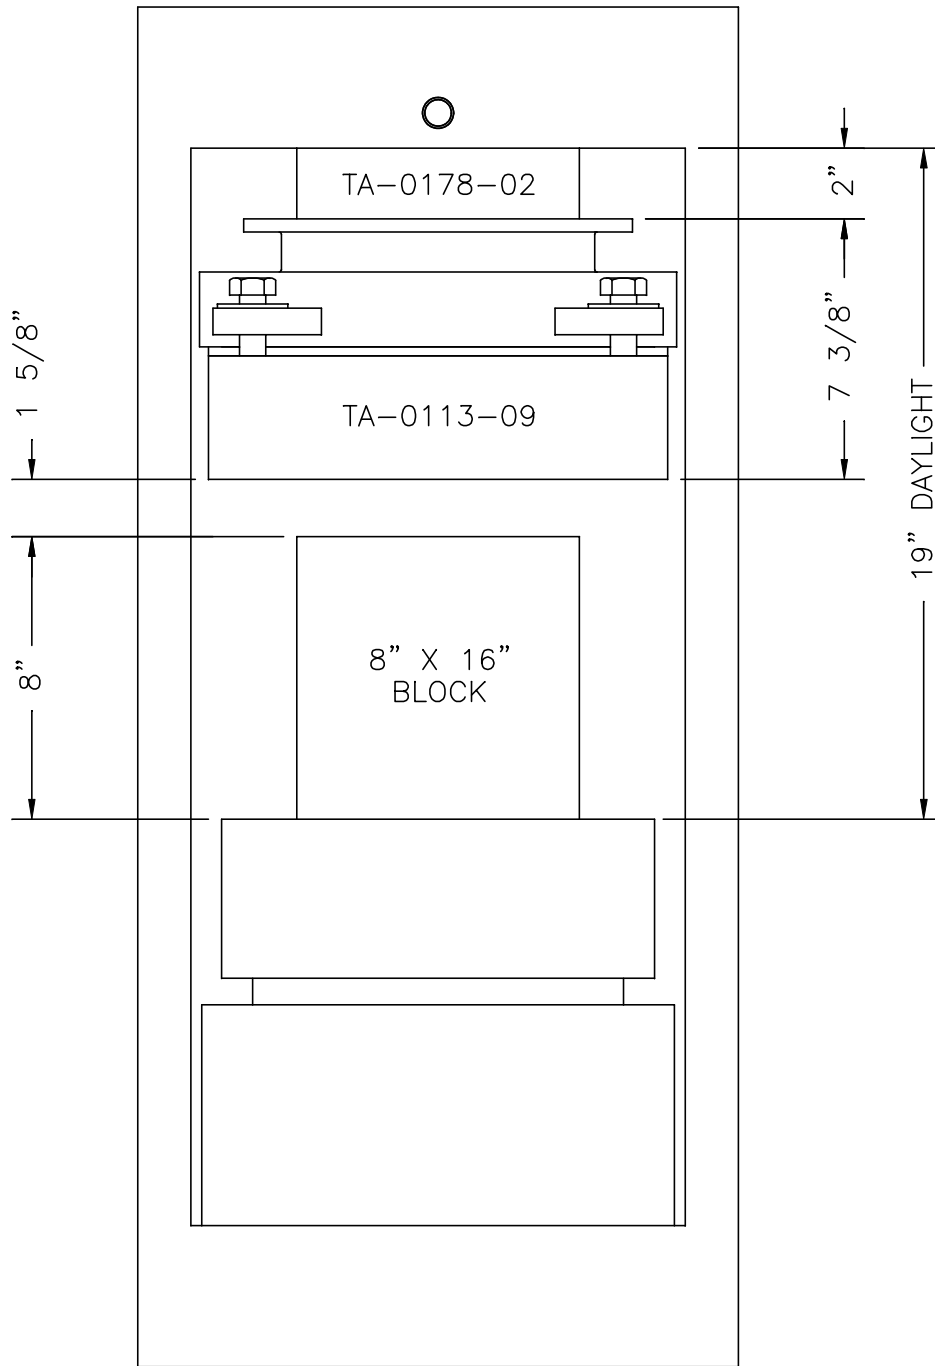

FHS-401 LOAD FRAME

COMPRESSION OF 8" X 16" BLOCK ARRANGEMENT