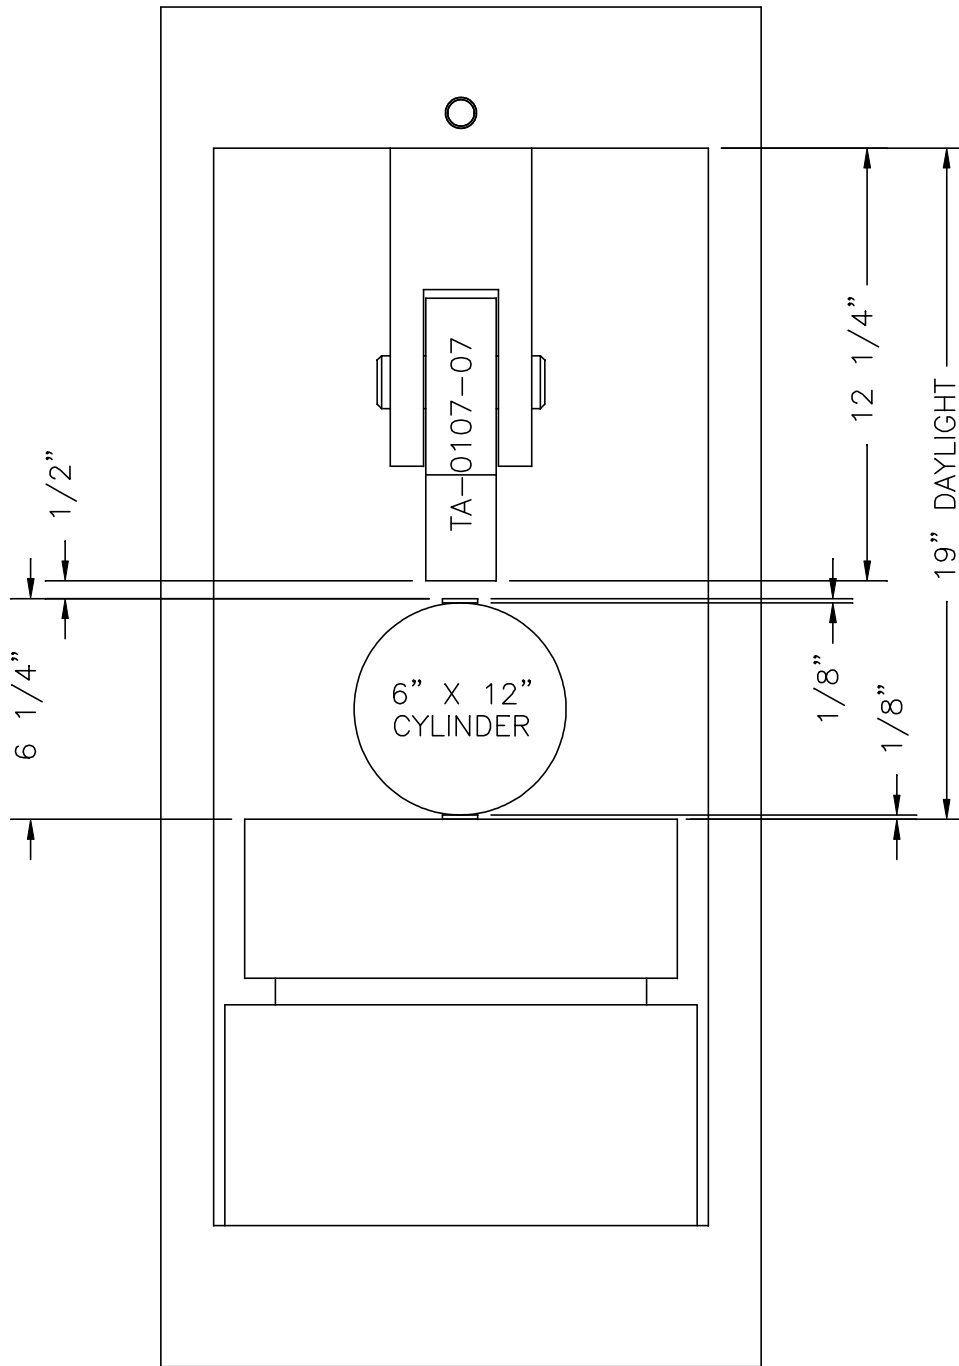

FHS-401 LOAD FRAME

6" X 12" CYLINDER SPLITTING ARRANGEMENT