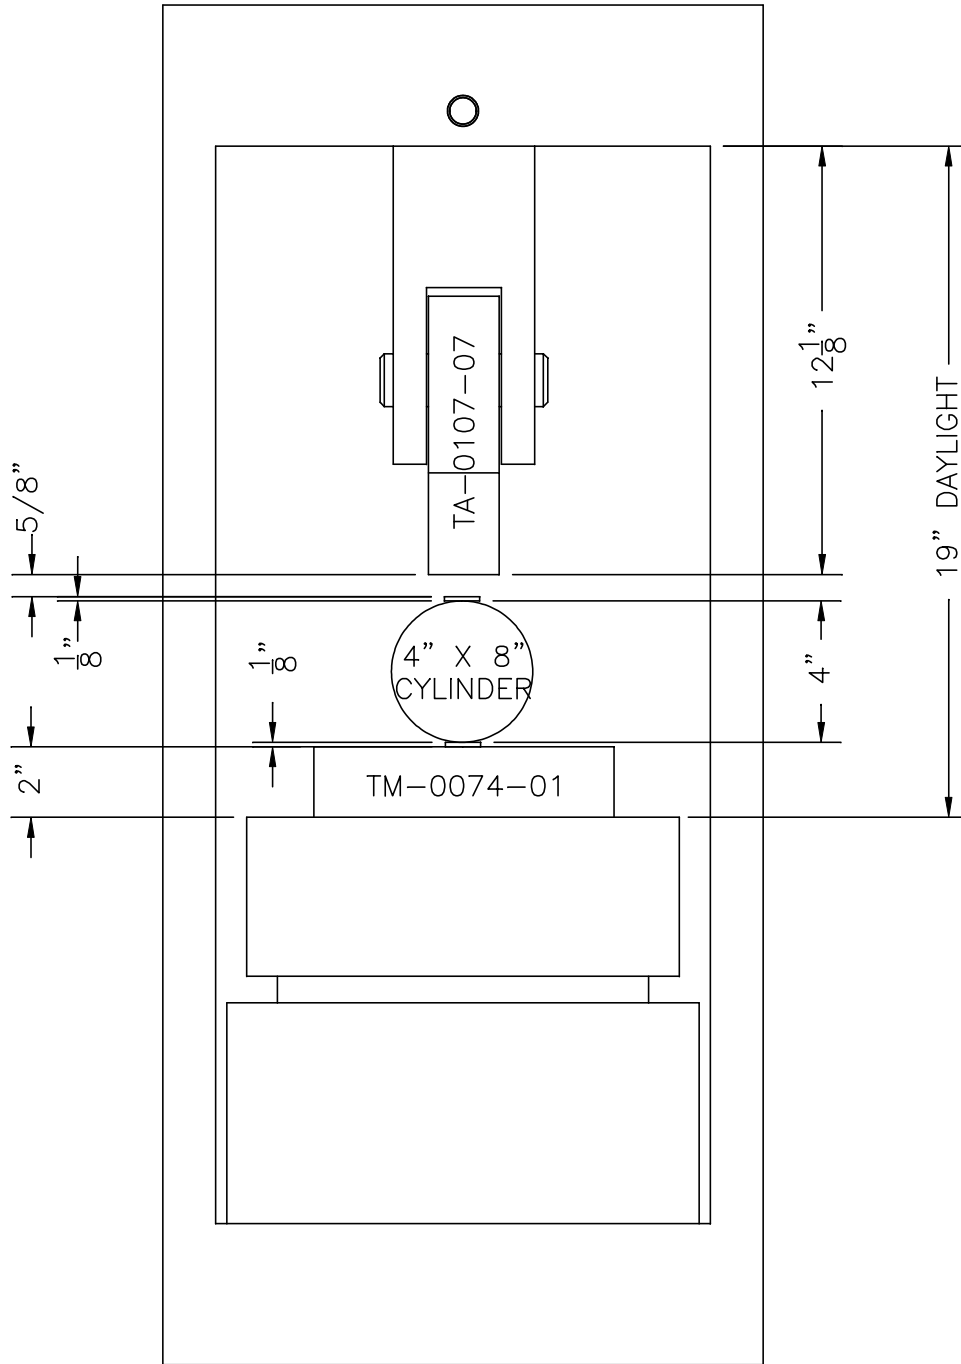

FHS-401 LOAD FRAME

4" X 8" CYLINDER SPLITTING ARRANGEMENT