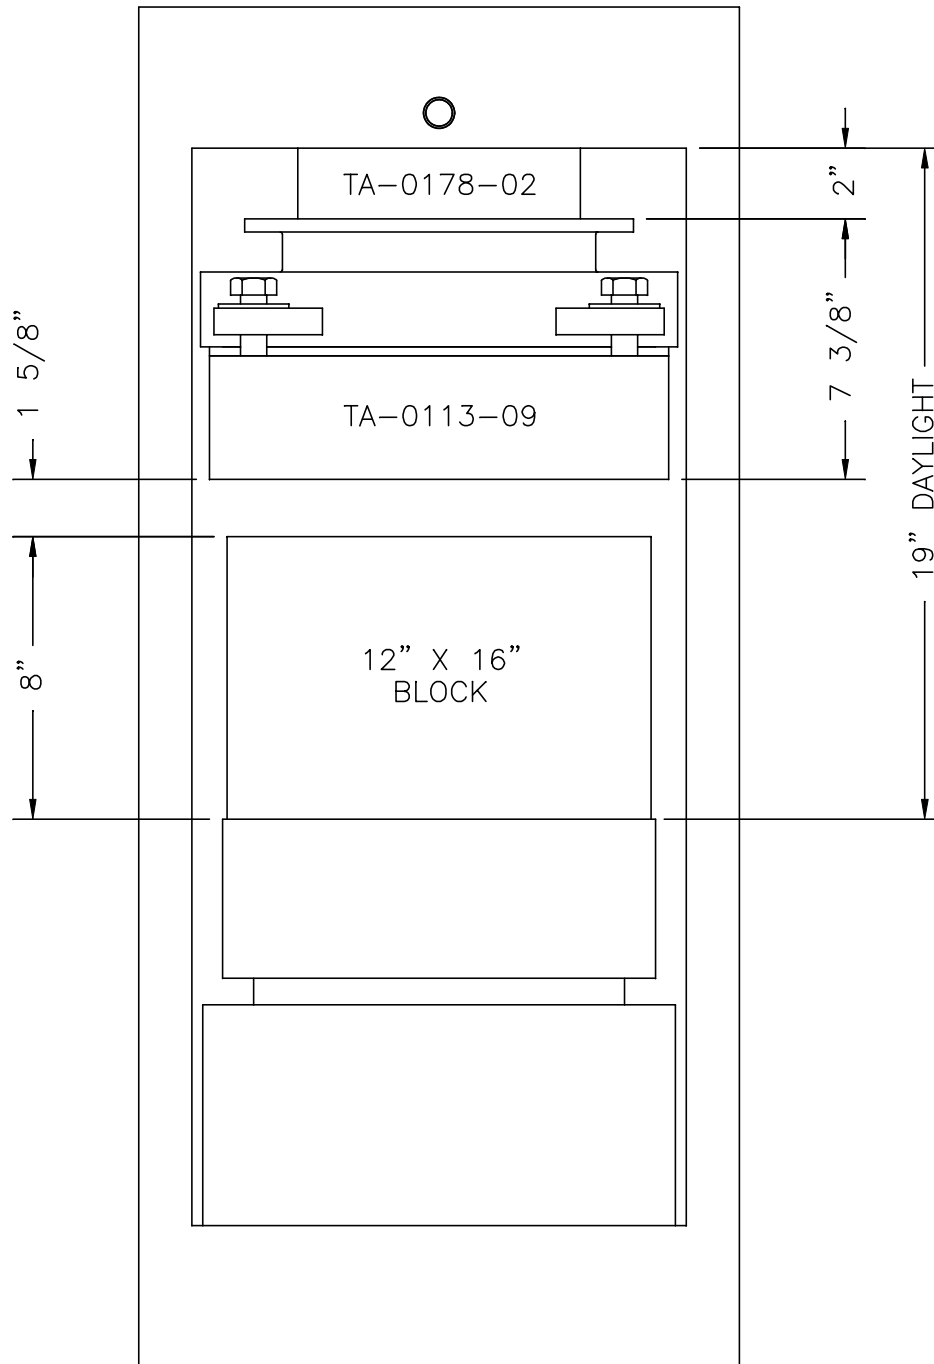

FHS-401 LOAD FRAME

COMPRESSION OF 12" X 16" BLOCK ARRANGEMENT