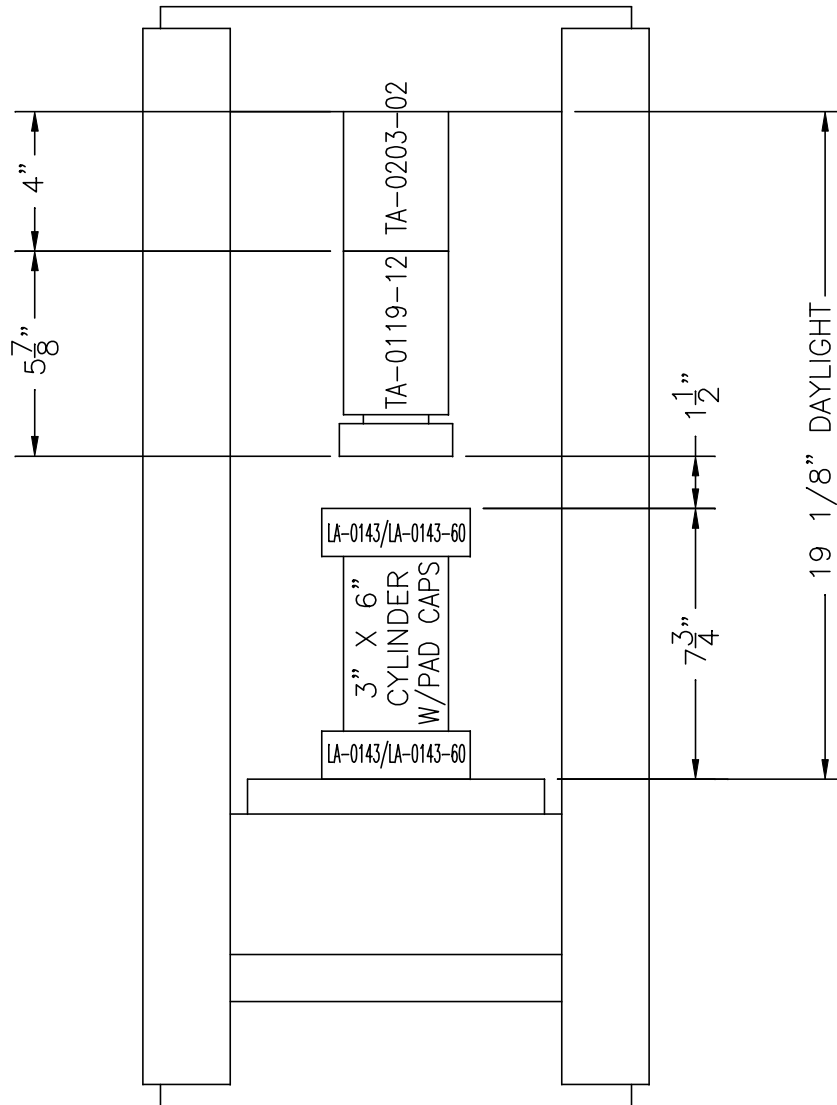

# F-650 LOAD FRAME

## COMPRESSION OF 3" x 6" CYLINDER W/PAD CAPS ARRANGEMENT