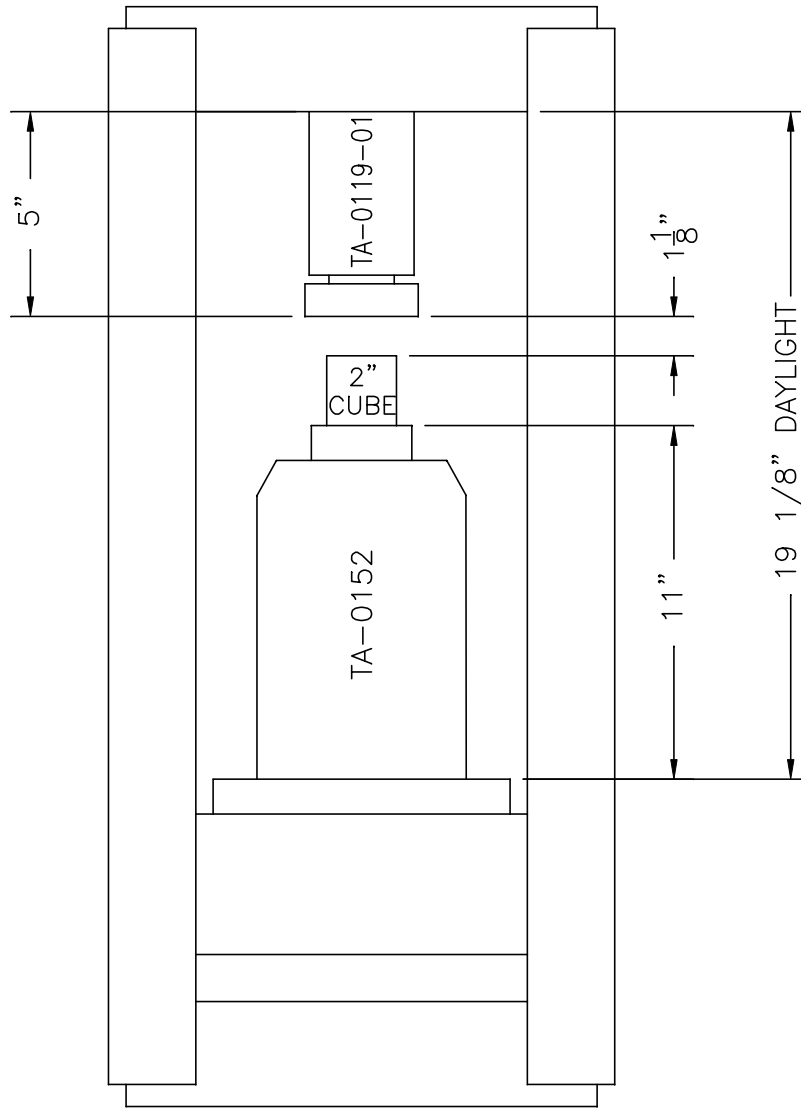

F-650 LOAD FRAME

(TAG-0056)

COMPRESSION OF 2" CUBE ARRANGEMENT