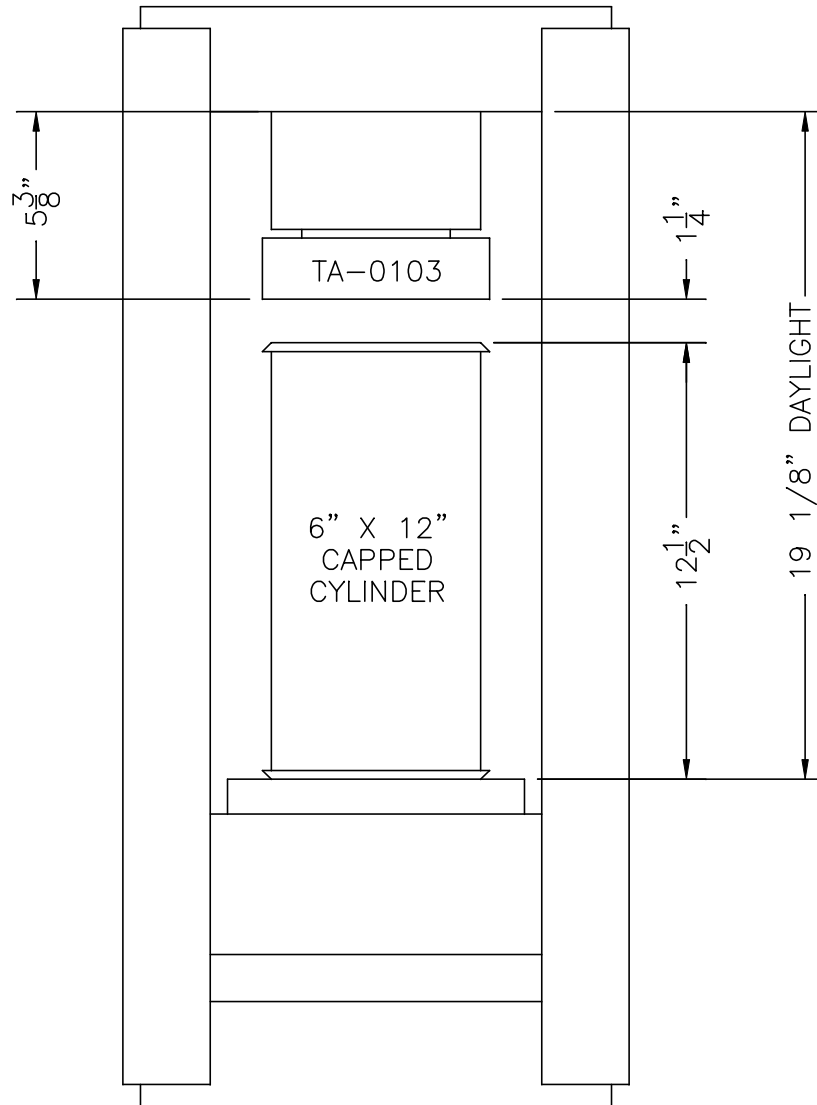

F-450 LOAD FRAME

COMPRESSION OF 6" X 12" CYLINDER BONDED CAPS ARRANGEMENT