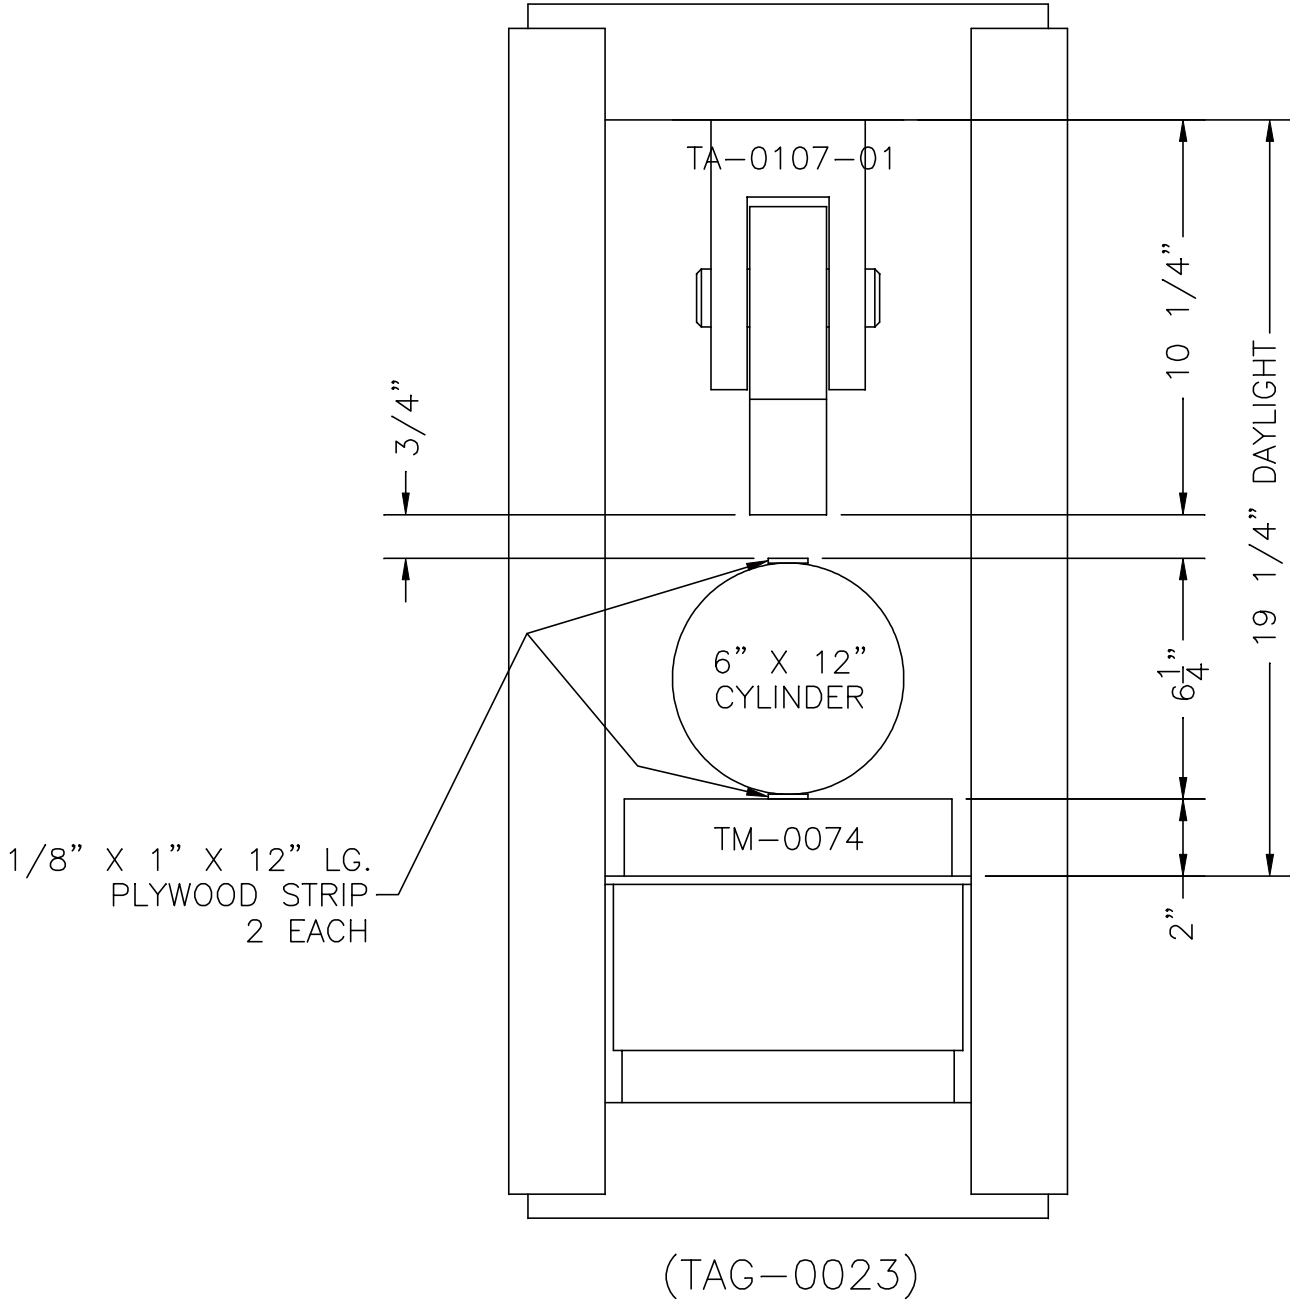

F-325 LOAD FRAME

6" X 12" CYLINDER SPLITTING ARRANGEMENT