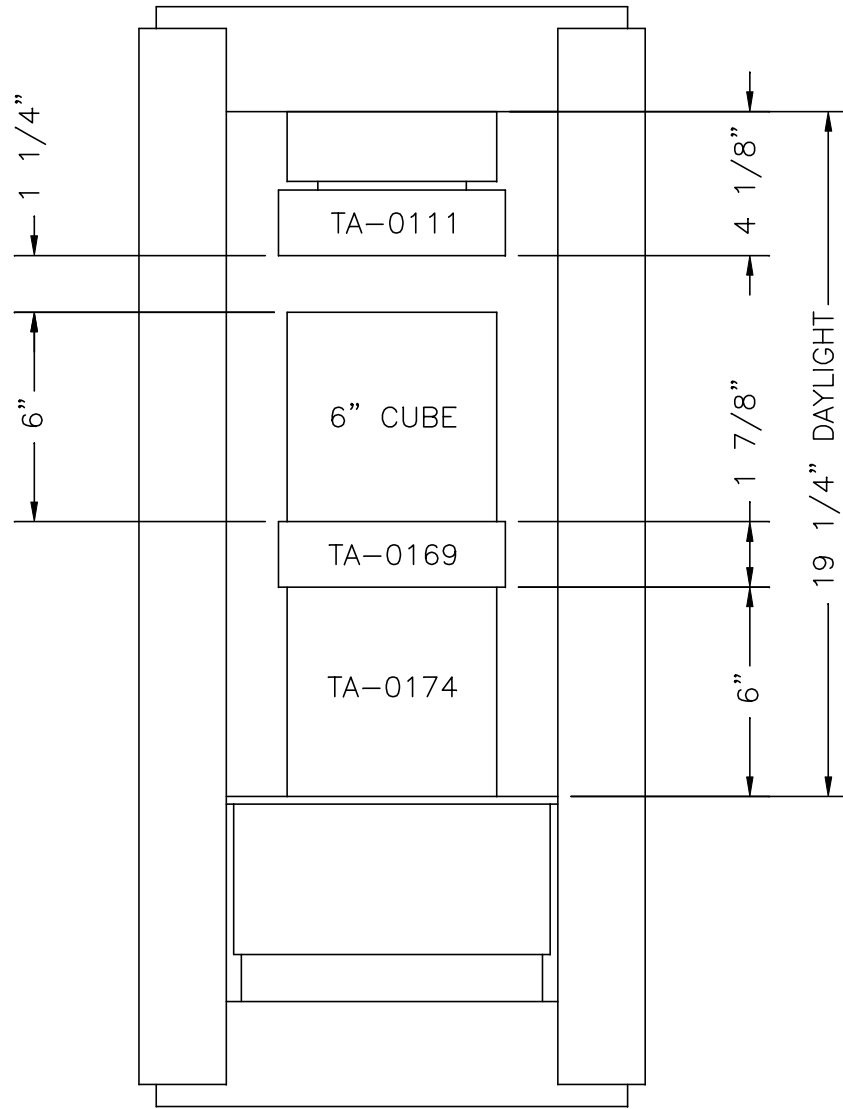

F-325 LOAD FRAME

(TAG-0025)

COMPRESSION OF 6" X 6" CUBE ARRANGEMENT