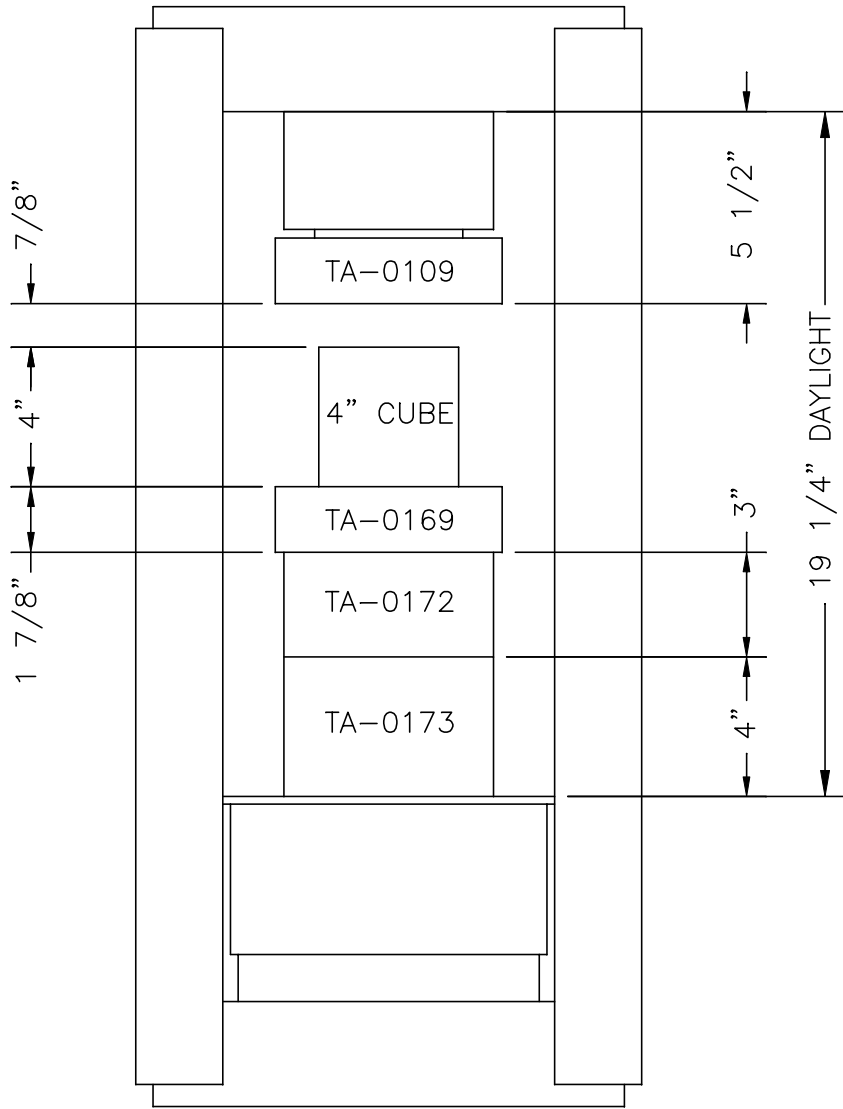

# F-325 LOAD FRAME

(TAG-0037)

## COMPRESSION OF 4" X 4" CUBE ARRANGEMENT