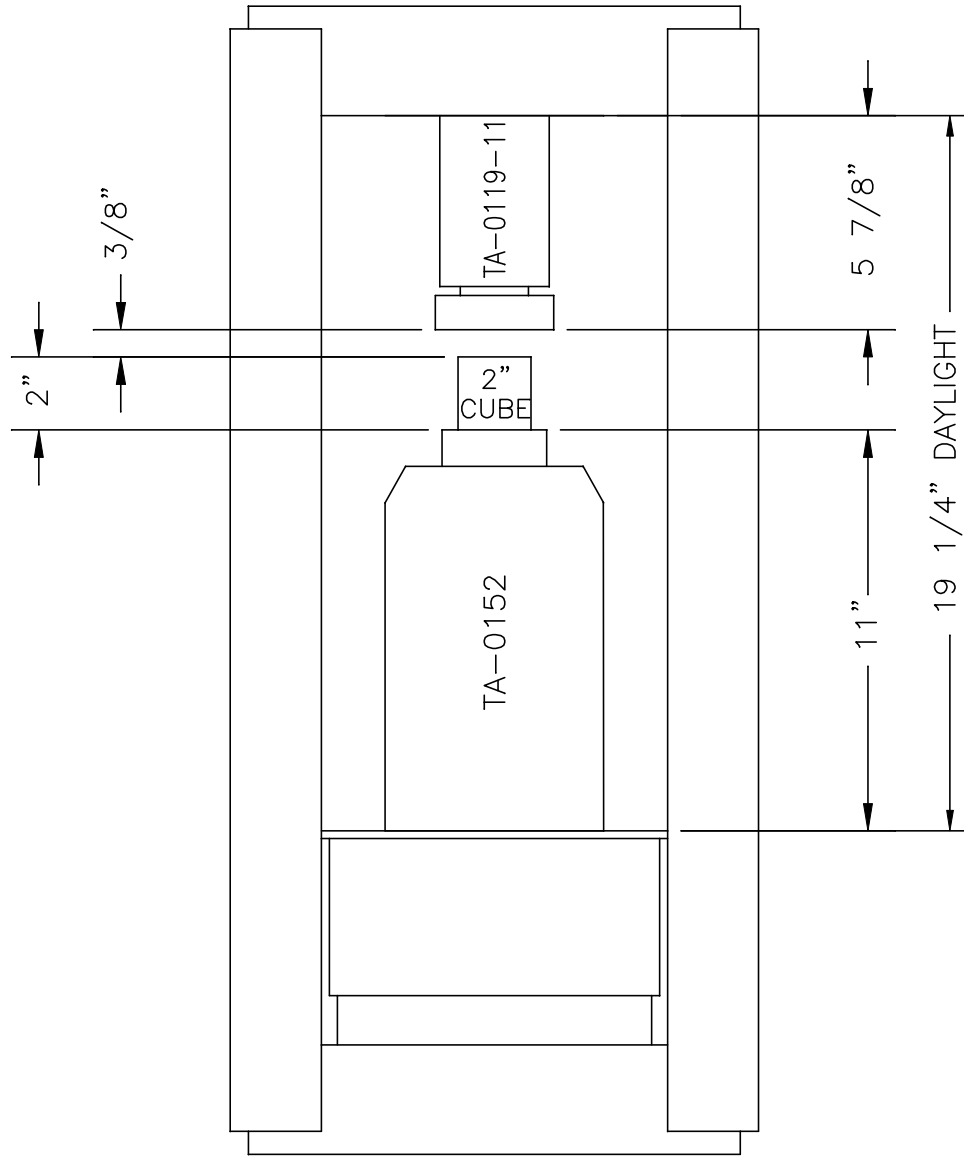

F-325 LOAD FRAME

(TAG-0017)

COMPRESSION OF 2" X 2" CUBE ARRANGEMENT